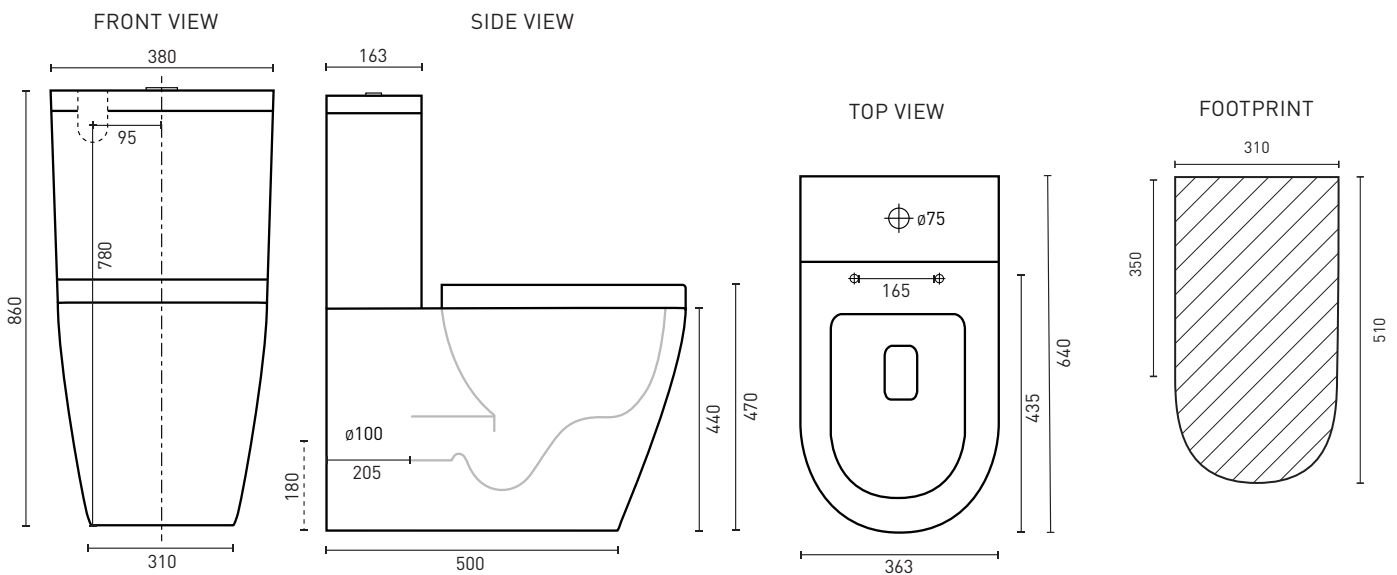

Renee Ezi Height Rimless Back-to-Wall Toilet Suite

Product Code: **RETSWFER**
Watermark Approval: **AS1172**

CISTERN & PAN

PRODUCT SPECIFICATIONS

- Item Colour:** White gloss
- Material:** Vitreous china cistern & pan
- Depth:** 640mm
- Width:** 380mm
- Height:** 860mm
- Pan Height:** 440mm - meets the ambulant requirements in clause 16 of AS1428.1 – Design for Access and Mobility. Height including seat 470mm
- Cistern:** Universal close coupled cistern
- Rim Type:** Rimless
- Buttons:** Chrome, dual flush square buttons
- Seat:** Soft close, quick release set/lid, stainless steel hinges
- Trap Type:** Universal P or S-Trap set out
S-Trap standard set out 60mm - 180mm
S-Trap optional set out 180mm - 250mm*
- Water Inlet:** Top & bottom
- WELS-Rating:** WELS 4 Star - 4.5/3L (3.3L avg. flush)
- Warranty:** 10 years - cistern & pan / 1 year seat/lid & valves (refer to decina.com.au)

OPTIONAL ACCESSORIES

- *Decina Universal Adjustable (150-250mm pan connector) **DEPCU**

DECINA
DISCOVER INDULGENCE

DECINA.COM.AU 1300 DECINA

*Warranty T&Cs apply, visit decina.com.au Decina reserves the right to change specifications without notice. Due to manufacturing tolerances dimensions may vary +/- 5mm. We recommend installation does not start until after delivery. Please confirm all particulars prior to purchase, call 1300 DECINA or visit decina.com.au