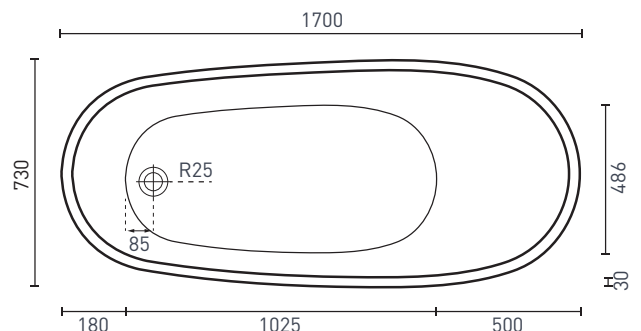

# Marcella Freestanding Bath

Product Code: **ME1700W**

The Marcella is a luxurious, striking slipper style freestanding bath. The tapered curves & high reclining back rest will make an impact in your bathroom, while providing bathing comfort & support.

- AS/NZ Standard 2023/1995
- Adjustable self-supporting feet
- Lumbar support
- Suitable for dual bathing
- Internal Steel Support Frame

## PRODUCT SPECIFICATIONS

Colour:	High gloss white
Material:	Premium sanitary grade acrylic
Length:	1700mm
Width:	730mm
Height:	835mm
Capacity:	156L [200mm below the bath rim]
Bath Type:	Freestanding
Waste Position:	End
Net Weight:	56kg
Warranty:	10 years* (refer to decina.com.au)