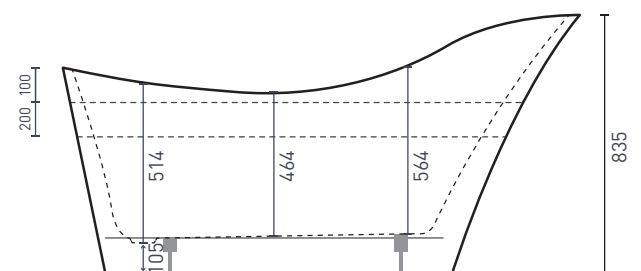

# Marcella Freestanding Bath

Product Code: **ME1700W**

The Marcella is a luxurious, striking slipper style freestanding bath. The tapered curves & high reclining back rest will make an impact in your bathroom, while providing bathing comfort & support.

- AS/NZ Standard 2023/1995
- Adjustable self-supporting feet
- Lumbar support
- Suitable for dual bathing
- Internal Steel Support Frame

## PRODUCT SPECIFICATIONS

Colour:	High gloss white
Material:	Premium sanitary grade acrylic
Length:	1700mm
Width:	730mm
Height:	835mm
Capacity:	156L [200mm below the bath rim]
Bath Type:	Freestanding
Waste Position:	End
Net Weight:	56kg
Warranty:	10 years* (refer to decina.com.au)