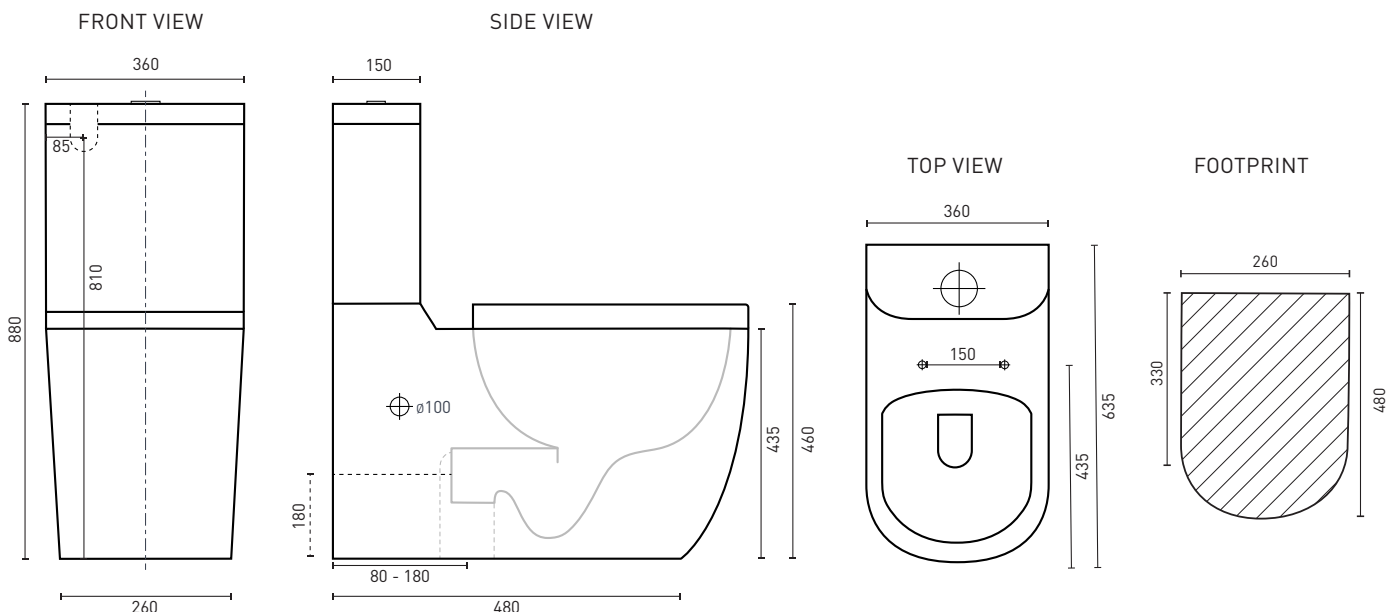

Alegra Ezi Height Rimless Back-to-Wall Toilet Suite

Product Code: **ALTSWFER**
Watermark Approval: **AS1172**

CISTERN & PAN

PRODUCT SPECIFICATIONS

- Item Colour:** White gloss
- Material:** Vitreous china cistern & pan
- Depth:** 635mm
- Width:** 360mm
- Height:** 880mm
- Pan Height:** 435mm - meets the ambulant requirements in clause 16 of AS1428.1 – Design for Access and Mobility. Height including seat 460mm
- Cistern:** Universal close coupled cistern
- Rim Type:** Rimless
- Buttons:** Chrome dual flush square buttons
- Seat:** Soft close, quick release set/lid, stainless steel hinges
- Trap Type:** Universal P or S-Trap set out
S-Trap standard set out 80mm - 180mm
S-Trap optional set out 180mm - 250mm*
- Water Inlet:** Top & bottom
- WELS-Rating:** WELS 4 Star - 4.5/3L (3.1L avg. flush)
- Warranty:** 10 years - cistern & pan / 1 year seat/lid & valves (refer to decina.com.au)

SCAN. WATCH. FIND OUT WHAT ALL THE FLUSH IS ABOUT...

OPTIONAL ACCESSORIES

- *Decina Universal Adjustable (150-250mm pan connector) **DEPCU**

DECINA
DISCOVER INDULGENCE

DECINA.COM.AU 1300 DECINA

*Warranty T&Cs apply, visit decina.com.au Decina reserves the right to change specifications without notice. Due to manufacturing tolerances dimensions may vary +/- 5mm. We recommend installation does not start until after delivery. Please confirm all particulars prior to purchase, call 1300 DECINA or visit decina.com.au