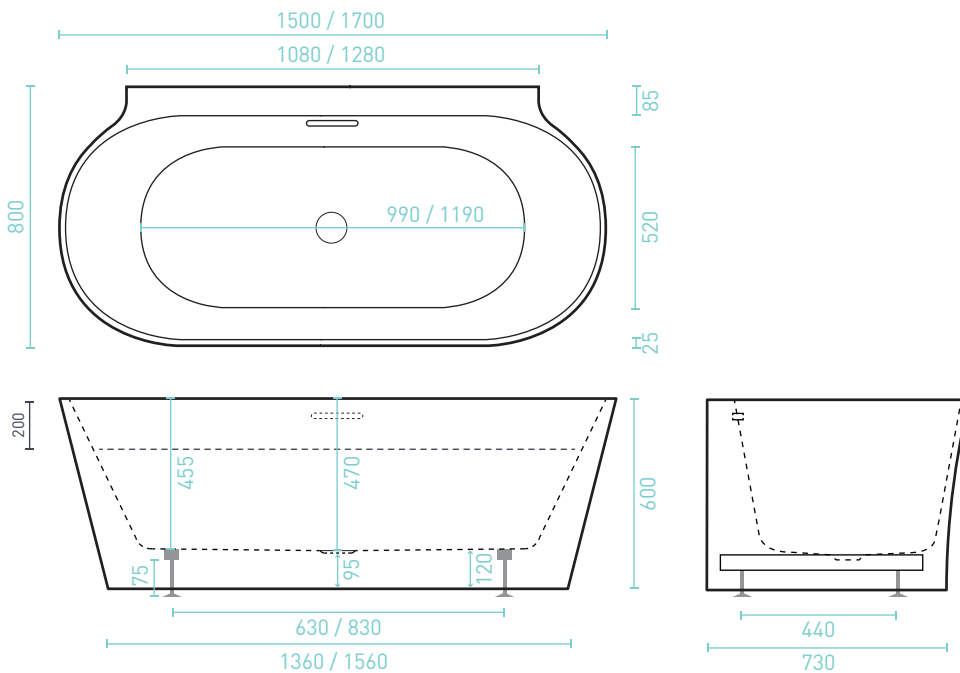

# AURORA

BACK-TO-WALL FREESTANDING BATH - Premium Sanitary Grade Acrylic, Matte White

The Aurora's back-to-wall design allows it to sit flush up against a bathroom wall with no integration required. While soft curves, a luxe, matte white finish & an integrated overflow, offer designer style without the expense of a solid surface bath. *Matte white, centre waste.*

- ✓ Adjustable self-supporting feet
- ✓ Lumbar support
- ✓ Suitable for dual bathing
- ✓ Full steel support frame

SIZE (l) x (w) x (d) mm	CAPACITY*	NET WEIGHT	CODE
1500 x 800 x 600	135L	43kg	AU1500WM
1700 x 800 x 600	162L	48kg	AU1700WM

- 10 YR WARRANTY\*
- AS/NZ Standard 2023/1995

AURORA ACCESSORIES	OPTIONAL
Decina 40mm Bath Pop-Up Plug & Removable Waste	WA001
Decina Flexible Bath Connector	OWA005
SIENNA Headrests - Black / White	SY242-B / SY242-W

\*Capacity 200mm below the bath rim

**DECINA**  
DISCOVER INDULGENCE

DECINA.COM.AU 1300 DECINA   

\*Warranty T&Cs apply, visit [decina.com.au](https://decina.com.au) Decina reserves the right to change specifications without notice. Due to manufacturing tolerances dimensions may vary +/- 5mm. We recommend installation does not start until after delivery. Please confirm all particulars prior to purchase, call 1300 DECINA or visit [decina.com.au](https://decina.com.au)