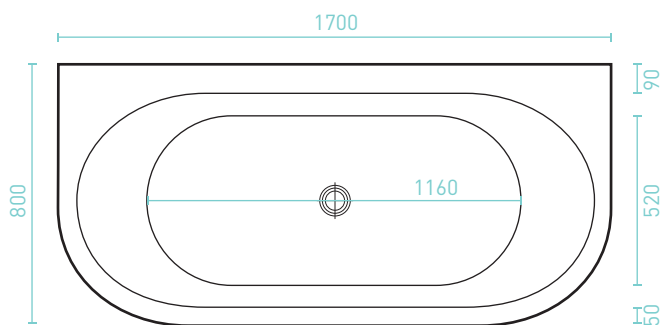

- Adjustable self-supporting feet
- Lumbar support
- Suitable for dual bathing

SIZE (l x (w) x (d) mm	CAPACITY*	NET WEIGHT	CODE
1700 x 800 x 600	174L	50kg	OX1700W

- 10 YR WARRANTY*
- AS/NZ Standard 2023/1995

OXFORD ACCESSORIES	BATH
Plug & Waste	Optional

*Capacity 200mm below the bath rim