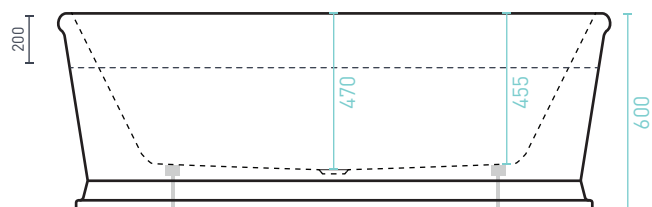

- Adjustable self-supporting feet
- Lumbar support
- Suitable for dual bathing

SIZE (l x (w) x (d) mm	CAPACITY*	NET WEIGHT	CODE
1700 x 800 x 600	174L	50kg	OX1700W

- 10 YR WARRANTY*
- AS/NZ Standard 2023/1995

OXFORD ACCESSORIES	BATH
Plug & Waste	Optional

*Capacity 200mm below the bath rim