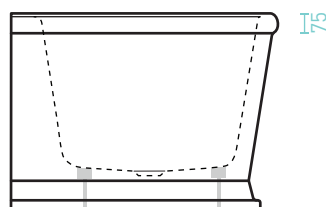

- Adjustable self-supporting feet
- Lumbar support
- Suitable for dual bathing

SIZE (l x (w) x (d) mm	CAPACITY*	NET WEIGHT	CODE
1700 x 800 x 600	174L	50kg	OX1700W

- 10 YR WARRANTY*
- AS/NZ Standard 2023/1995

OXFORD ACCESSORIES	BATH
Plug & Waste	Optional

*Capacity 200mm below the bath rim