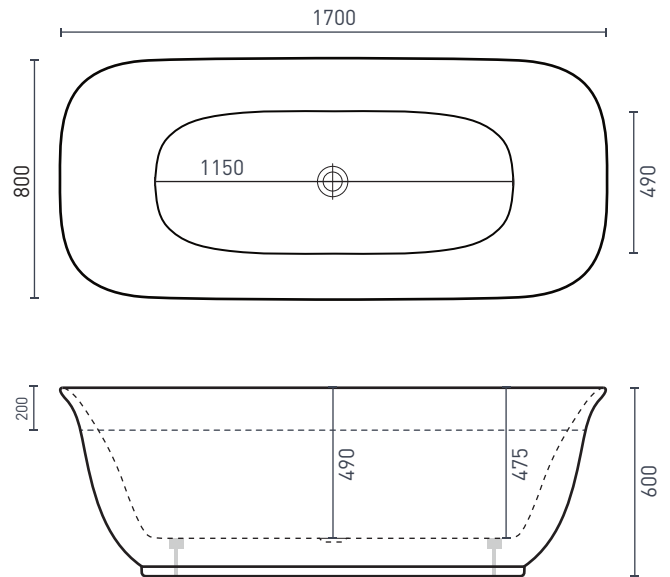

Lola

Freestanding Bath

Product Code: **L01700W**

The Lola's beautifully fluted silhouette, ultra thin bath lip and unique shadow base create an elegant & timeless design perfect for any bathroom space.

- AS/NZ Standard 2023/1995
- Adjustable self-supporting feet
- Lumbar support
- Suitable for dual bathing

PRODUCT SPECIFICATIONS

Colour:	High gloss white
Material:	Premium sanitary grade acrylic
Length:	1700mm
Width:	800mm
Height:	600mm
Capacity:	198L [200mm below the bath rim]
Bath Type:	Freestanding
Waste Position:	Centre
Net Weight:	50kg
Warranty:	10 years* (refer to decina.com.au)

DECINA
DISCOVER INDULGENCE

[DECINA.COM.AU](https://decina.com.au) 1300 DECINA

*Warranty T&Cs apply, visit decina.com.au Decina reserves the right to change specifications without notice. Due to manufacturing tolerances dimensions may vary +/- 5mm. We recommend installation does not start until after delivery. Please confirm all particulars prior to purchase, call 1300 DECINA or visit decina.com.au