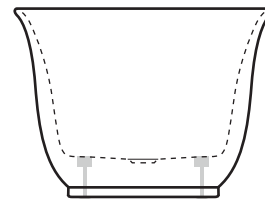

Lola

Freestanding Bath

Product Code: **L01700W**

The Lola's beautifully fluted silhouette, ultra thin bath lip and unique shadow base create an elegant & timeless design perfect for any bathroom space.

- AS/NZ Standard 2023/1995
- Adjustable self-supporting feet
- Lumbar support
- Suitable for dual bathing

PRODUCT SPECIFICATIONS

Colour:	High gloss white
Material:	Premium sanitary grade acrylic
Length:	1700mm
Width:	800mm
Height:	600mm
Capacity:	198L [200mm below the bath rim]
Bath Type:	Freestanding
Waste Position:	Centre
Net Weight:	50kg
Warranty:	10 years* (refer to decina.com.au)

OPTIONAL ACCESSORIES

- 40mm Removable Pop-up Waste *Chrome* **WA001**
White Gloss **WA002**, *Black Matte* **WA003**
- Flexible Bath Connector with Pop-up Waste *Chrome* **OWA004**
- Flexible Bath Connector *Cap & Lining only* **OWA005**
- Fiore Headrest *Black Straight* **SY242-A-B**