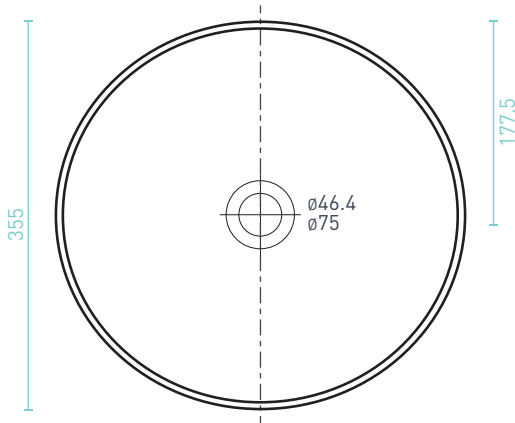

FLORENCIA

ROUND COUNTER TOP BASIN - *Premium Vitreous China, High Gloss White*

The Florencia round counter top basin features a thin edge & a shadow base to give it the appearance of floating above the vanity or counter top it is mounted on top of. Combined with a vessel or wall basin mixer, this modern design will give a fresh look to any bathroom.

Gloss white pop-up plug & waste

Nano Glaze

Taphole

Overflow

FLORENCIA ROUND COUNTER TOP BASIN

SIZE (l x w x h) mm	CAPACITY	NET WEIGHT	CODE
360 x 360 x 120	7L	6kg	FLBWG

• 10 YR WARRANTY*

TOP VIEW

FRONT VIEW