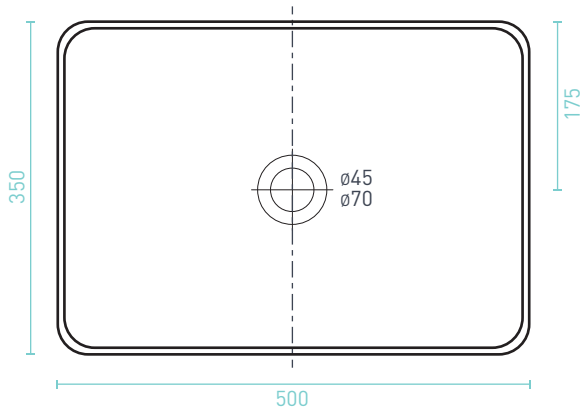

## ELINEA LUXE

RECTANGLE COUNTER TOP BASIN - *Premium Vitreous China, High Gloss White*

The Elinea Luxe rectangle counter top basin features an ultra thin 6mm edge & is designed to be mounted on top of a vanity or counter top bench, combined with a vessel or wall basin mixer. This premium basin design also includes a protective, ceramic Nano Glaze coating to keep it sparkling clean.

### ELINEA LUXE RECTANGLE COUNTER TOP BASIN

SIZE (l x (w) x (h) mm	CAPACITY	NET WEIGHT	CODE
500 x 350 x 145	13.5L	8kg	ELBR

• 10 YR WARRANTY\*

TOP VIEW

FRONT VIEW

SIDE VIEW