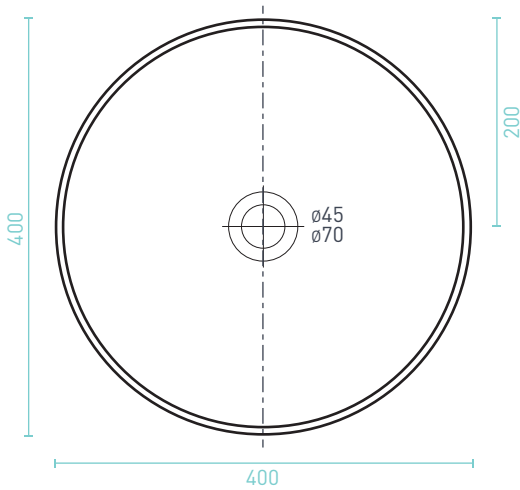

ELINEA LUXE ROUND COUNTER TOP BASIN

SIZE (l x (w) x (h) mm	CAPACITY	NET WEIGHT	CODE
400 x 400 x 145	9L	6kg	ELBRO

• 10 YR WARRANTY*

TOP VIEW