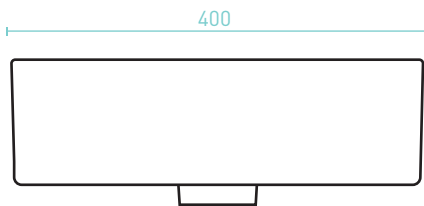

ELINEA LUXE

ROUND COUNTER TOP BASIN - Premium Vitreous China, High Gloss White

The Elinea Luxe round counter top basin features an ultra thin 6mm edge & is designed to be mounted on top of a vanity or counter top bench, combined with a vessel or wall basin mixer. This premium basin design also includes a protective, ceramic Nano Glaze coating to keep it sparkling clean.

☒ Chrome pop-up plug & waste

☒ Nano Glaze

☒ Taphole

☒ Overflow

ELINEA LUXE ROUND COUNTER TOP BASIN

SIZE (l x (w) x (h) mm	CAPACITY	NET WEIGHT	CODE
400 x 400 x 145	9L	6kg	ELBRO

• 10 YR WARRANTY*

FRONT VIEW