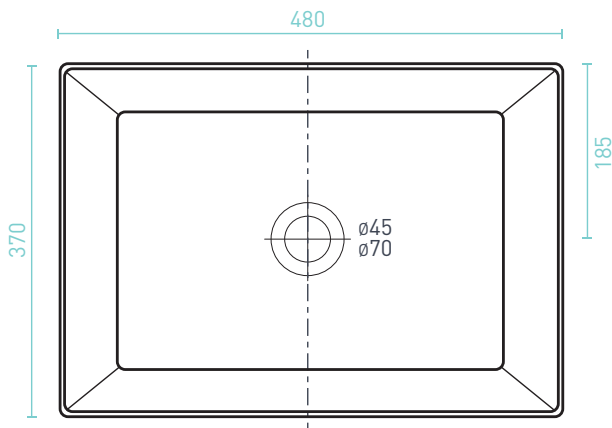

CARINA

RECTANGLE SEMI-RECESSED BASIN - Premium Vitreous China, High Gloss White

The Carina rectangle semi-recessed basin features a thin edge & is an ideal solution for smaller bathrooms as the edge of the basin hangs over the edge of the vanity or counter top.

Chrome pop-up plug & waste

Nano Glaze

Taphole

Overflow

CARINA SQUARE SEMI-RECESSED BASIN

SIZE (l x (w) x (h) mm	CAPACITY	NET WEIGHT	CODE
480 x 370 x 130	13L	13kg	CABR

• 10 YR WARRANTY*

TOP VIEW

SIDE VIEW