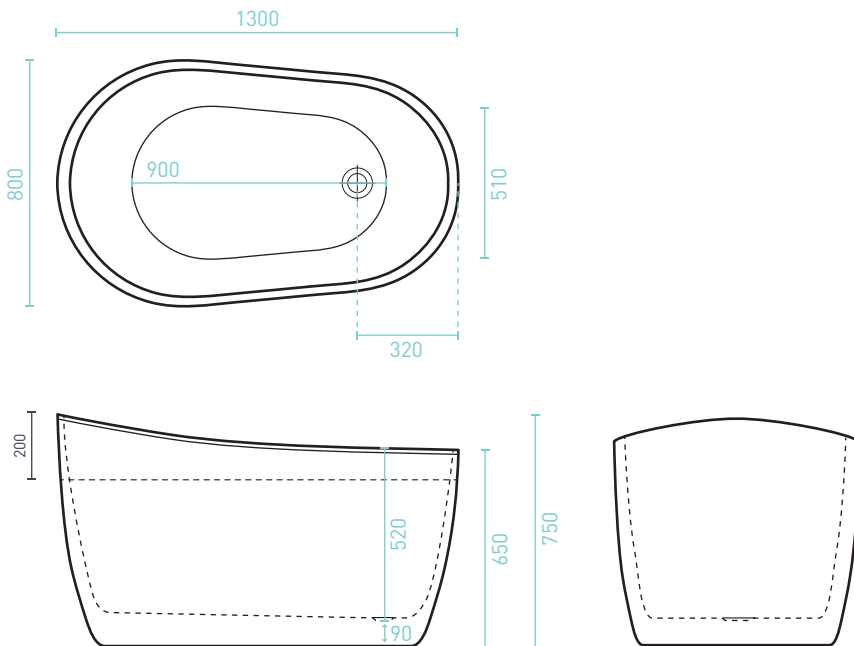

COSMO

FREESTANDING SOAKER BATH - Premium Sanitary Grade Acrylic, High Gloss White

The Cosmo's elegant, soft curves & extra high sides creates increased internal depth, while the shorter length saves on bathroom space. The reduced internal surface area of this design means water temperature is maintained for longer. *End waste position.*

- ✓ Adjustable self-supporting feet
- ✓ Lumbar support
- ✓ Full body submersion
- ✓ Thermally efficient

SIZE (l) x (w) x (d) mm	CAPACITY*	NET WEIGHT	CODE
1300 x 800 x 750	240L	42kg	C01300W

- 10 YR WARRANTY*
- AS/NZ Standard 2023/1995

COSMO ACCESSORIES	BATH
Plug & Waste	Optional

*Capacity 200mm below the bath rim