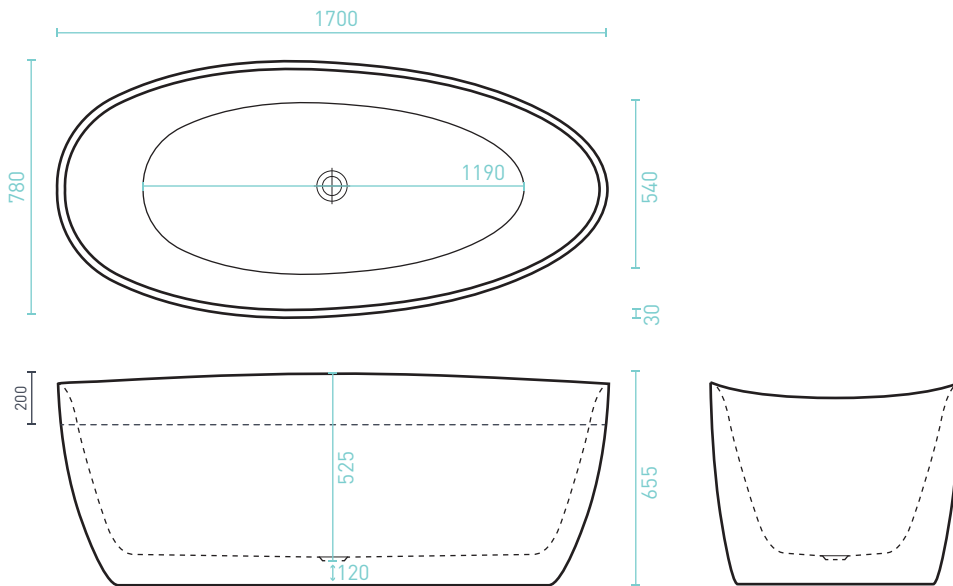

ROSA

FREESTANDING BATH - Premium Sanitary Grade Acrylic, High Gloss White

The Rosa's stunning oval shape & delicate silhouette will enhance the luxury of any beautiful bathroom. Centre waste position.

- Adjustable self-supporting feet
- Lumbar support
- Suitable for dual bathing

SIZE (l) x (w) x (d) mm	CAPACITY*	NET WEIGHT	CODE
1700 x 780 x 655	175L	43kg	R01700W

- 10 YR WARRANTY*
- AS/NZ Standard 2023/1995

ROSA ACCESSORIES	BATH
Plug & Waste	Optional

*Capacity 200mm below the bath rim