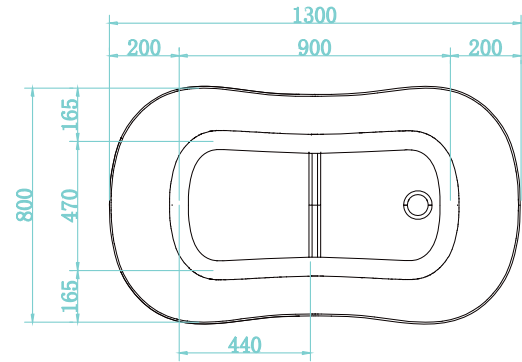

FURO 1300

Freestanding Bath

FURO 1300 FREESTANDING SOAKER BATH

The Furo is a modern, soaker style freestanding bath. The increased internal depth, allows for full body immersion and bathing comfort, while the shorter length saves on bathroom space. The reduced internal surface area of the bath means water temperature is maintained for longer.

Model Code

- FU1300W

SIZE (l)x(w)x(h)

- 1300 x 800 x 700 mm

CAPACITY BELOW BATH RIM (APPROX.)

- 100mm ~ 260 Litres
- 200mm ~ 220 Litres

NET WEIGHT

- 50 Kg

FEATURES

- Oval soaker style freestanding bath
- Exclusive Decina design
- Easy to install with adjustable self supporting feet
- Extra depth for full body submersion
- Internal raised seat for comfort & easier access
- Made to AS/NZ standard: 2023/1995
- High gloss white
- Scratch resistant
- Resistant to harsh chemical cleaners
- End waste position
- Plug & waste not included