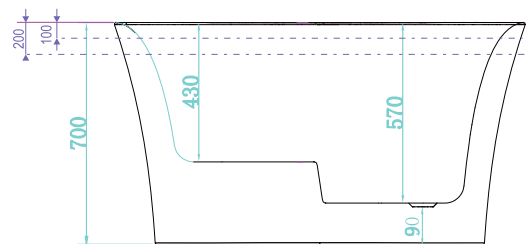

FURO 1300

Freestanding Bath

FURO 1300 FREESTANDING SOAKER BATH

The Furo is a modern, soaker style freestanding bath. The increased internal depth, allows for full body immersion and bathing comfort, while the shorter length saves on bathroom space. The reduced internal surface area of the bath means water temperature is maintained for longer.

Model Code

- FU1300W

SIZE (l)x(w)x(h)

- 1300 x 800 x 700 mm

CAPACITY BELOW BATH RIM (APPROX.)

- 100mm ~ 260 Litres
- 200mm ~ 220 Litres

NET WEIGHT

- 50 Kg

FEATURES

- Oval soaker style freestanding bath
- Exclusive Decina design
- Easy to install with adjustable self supporting feet
- Extra depth for full body submersion
- Internal raised seat for comfort & easier access
- Made to AS/NZ standard: 2023/1995
- High gloss white
- Scratch resistant
- Resistant to harsh chemical cleaners
- End waste position
- Plug & waste not included