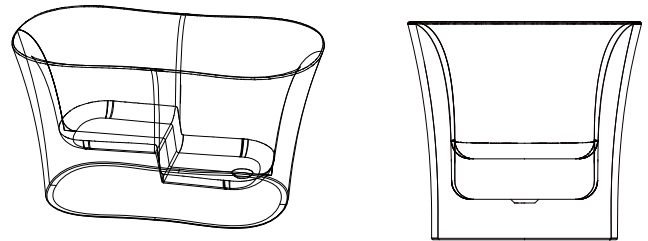

FURO 1300

Freestanding Bath

FURO 1300 FREESTANDING SOAKER BATH

The Furo is a modern, soaker style freestanding bath. The increased internal depth, allows for full body immersion and bathing comfort, while the shorter length saves on bathroom space. The reduced internal surface area of the bath means water temperature is maintained for longer.

Model Code

- FU1300W

SIZE (l)x(w)x(h)

- 1300 x 800 x 700 mm

CAPACITY BELOW BATH RIM (APPROX.)

- 100mm ~ 260 Litres
- 200mm ~ 220 Litres

NET WEIGHT

- 50 Kg

FEATURES

- Oval soaker style freestanding bath
- Exclusive Decina design
- Easy to install with adjustable self supporting feet
- Extra depth for full body submersion
- Internal raised seat for comfort & easier access
- Made to AS/NZ standard: 2023/1995
- High gloss white
- Scratch resistant
- Resistant to harsh chemical cleaners
- End waste position
- Plug & waste not included