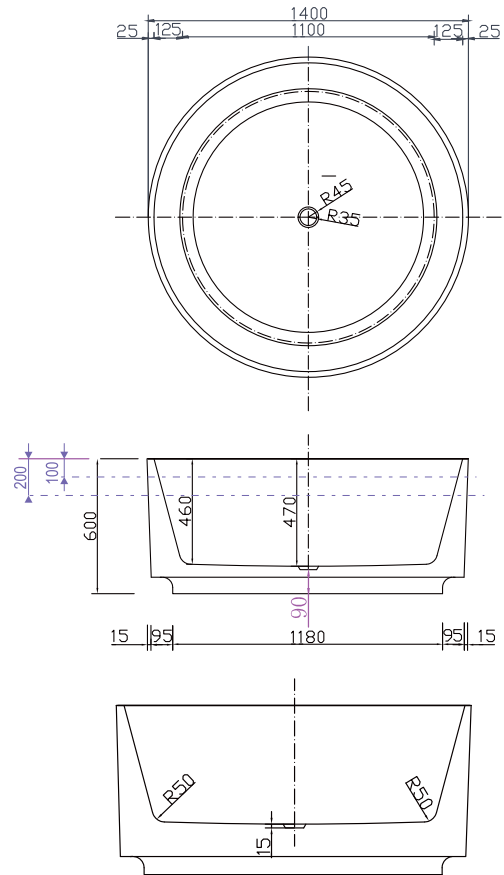

FLORENCIA 1400

Freestanding Bath

FLORENCIA 1400 ROUND FREESTANDING BATH

The latest trend in Freestanding bath design, exclusively by Decina. The Florencia is the ultimate bathroom statement piece.

PRODUCT CODE

- FL1400W

SIZE (l)x(w)x(h)

- 1400 x 1400 x 600 (mm)

CAPACITY BELOW BATH RIM (APPROX.)

- 100mm - 440 litres
- 200mm - 410 litres

NET WEIGHT

- 75 kg

FEATURES

- Round Freestanding bath can be freely located
- Thin edge bath rim
- Easy to install with adjustable self supporting feet
- Made from sanitary grade acrylic
- Made to AS/NZ Standards: 2023/1995
- High gloss white
- Centre waste position
- Suitable for dual bathing