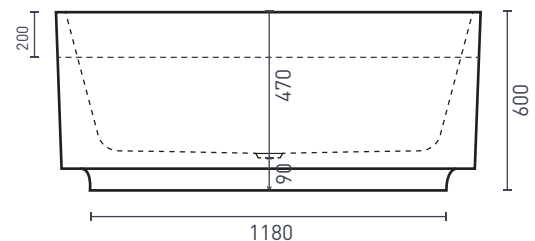

Florenzia Freestanding Bath

Product Code: **FL1400W**

The ultimate statement piece for any modern bathroom, the Florenzia's round shape & thin bath lip is designed to give a dreamy, day spa feel in any luxury bathroom.

- AS/NZ Standard 2023/1995
- Adjustable self-supporting feet
- Full body submersion

PRODUCT SPECIFICATIONS

Colour:	High gloss white
Material:	Premium sanitary grade acrylic
Length:	1400mm
Width:	1400mm
Height:	600mm
Capacity:	290L [200mm below the bath rim]
Bath Type:	Freestanding
Waste Position:	Centre
Net Weight:	75kg
Warranty:	10 years* (refer to decina.com.au)

OPTIONAL ACCESSORIES

- 40mm Removable Pop-up Waste
Chrome **WA001**
White Gloss **WA002**
Black Matte **WA003**

DECINA
DISCOVER INDULGENCE

DECINA.COM.AU 1300 DECINA   

*Warranty T&Cs apply, visit decina.com.au Decina reserves the right to change specifications without notice. Due to manufacturing tolerances dimensions may vary +/- 5mm. We recommend installation does not start until after delivery. Please confirm all particulars prior to purchase, call 1300 DECINA or visit decina.com.au