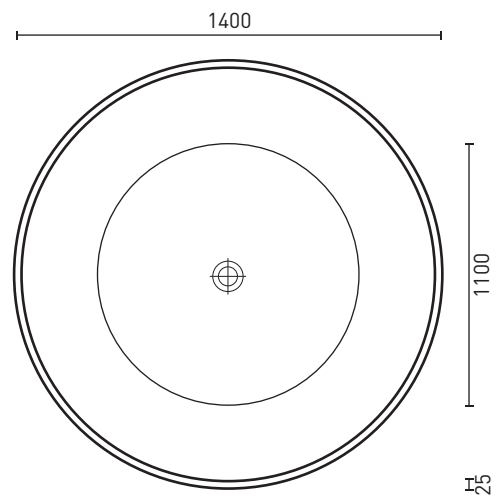

Florenzia Freestanding Bath

Product Code: **FL1400W**

The ultimate statement piece for any modern bathroom, the Florenzia's round shape & thin bath lip is designed to give a dreamy, day spa feel in any luxury bathroom.

- AS/NZ Standard 2023/1995
- Adjustable self-supporting feet
- Full body submersion

PRODUCT SPECIFICATIONS

Colour:	High gloss white
Material:	Premium sanitary grade acrylic
Length:	1400mm
Width:	1400mm
Height:	600mm
Capacity:	290L [200mm below the bath rim]
Bath Type:	Freestanding
Waste Position:	Centre
Net Weight:	75kg
Warranty:	10 years* (refer to decina.com.au)

OPTIONAL ACCESSORIES

- 40mm Removable Pop-up Waste
Chrome **WA001**
White Gloss **WA002**
Black Matte **WA003**

DECINA
DISCOVER INDULGENCE

DECINA.COM.AU 1300 DECINA   

*Warranty T&Cs apply, visit decina.com.au Decina reserves the right to change specifications without notice. Due to manufacturing tolerances dimensions may vary +/- 5mm. We recommend installation does not start until after delivery. Please confirm all particulars prior to purchase, call 1300 DECINA or visit decina.com.au