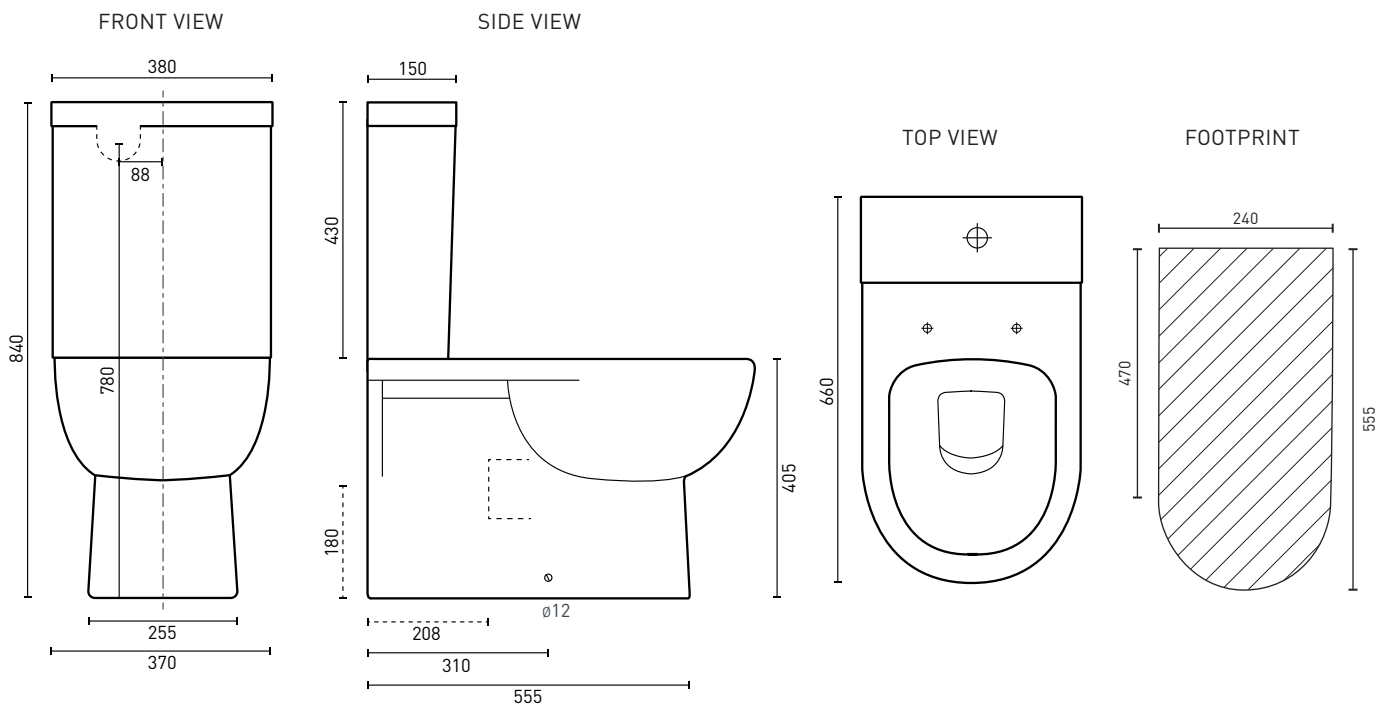

Adatto Rimless Back-to-Wall Toilet Suite

Product Code: **ADTSWFR**
Watermark Approval: **AS1172**

CISTERN & PAN

PRODUCT SPECIFICATIONS

- Item Colour: White gloss
- Material: Vitreous china cistern & pan
- Depth: 660mm
- Width: 380mm
- Height: 840mm
- Pan Height: 405mm
- Cistern: Universal close coupled cistern
- Buttons: Chrome, dual flush round buttons
- Seat: Soft close, stainless steel hinges
- Rim Type: Rimless
- Trap Type: Universal set out 90 -180mm
optional set out 150-250mm*
- Water Inlet: Top & bottom
- WELS-Rating: WELS 4 Star - 4.5/2.9L (3.2L avg. flush)
- Warranty: 10 years - cistern & pan / 1 year seat/lid & valves
(refer to decina.com.au)

OPTIONAL ACCESSORIES

- *Decina Universal Adjustable (150-250mm pan connector) **DEPCU**

DECINA
DISCOVER INDULGENCE

DECINA.COM.AU 1300 DECINA

*Warranty T&Cs apply, visit decina.com.au Decina reserves the right to change specifications without notice. Due to manufacturing tolerances dimensions may vary +/- 5mm. We recommend installation does not start until after delivery. Please confirm all particulars prior to purchase, call 1300 DECINA or visit decina.com.au