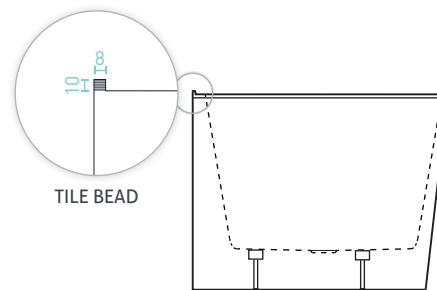

NATALIA (LEFT CORNER & RIGHT CORNER AVAILABLE)

BACK-TO-CORNER FREESTANDING BATH WITH TILE BEAD - Premium Sanitary Grade Acrylic, High Gloss White

The Natalia's space saving, back-to-corner freestanding design, features two sides of tile bead that can be integrated into corner walls to give an easy to clean, water tight seal around the bath rim. Centre waste position.

- Adjustable self-supporting feet
- Lumbar support
- Suitable for dual bathing
- Internal steel support frame

SIZE (l) x (w) x (d) mm	CAPACITY*	NET WEIGHT	CODE
1500 x 780 x 550	125L	39kg	NA1500LW LEFT corner
1500 x 780 x 550	125L	39kg	NA1500RW RIGHT corner

LEFT corner
NA1500LW

RIGHT corner
NA1500RW

- 10 YR WARRANTY*
- AS/NZ Standard 2023/1995
- Tile bead - 2 sides

NATALIA ACCESSORIES	BATH
Plug & Waste	Optional
Overflow	Optional

*Capacity 200mm below the bath rim