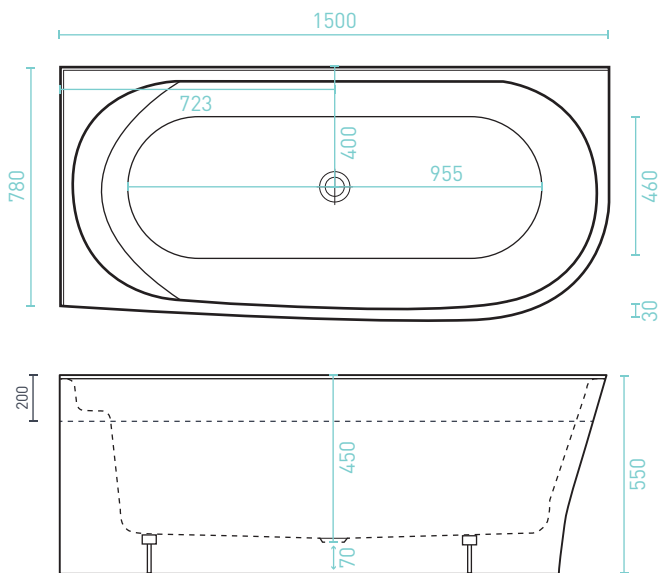

NATALIA (LEFT CORNER & RIGHT CORNER AVAILABLE)

BACK-TO-CORNER FREESTANDING BATH WITH TILE BEAD - Premium Sanitary Grade Acrylic, High Gloss White

The Natalia's space saving, back-to-corner freestanding design, features two sides of tile bead that can be integrated into corner walls to give an easy to clean, water tight seal around the bath rim. Centre waste position.

- Adjustable self-supporting feet
- Lumbar support
- Suitable for dual bathing
- Internal steel support frame

SIZE (l) x (w) x (d) mm	CAPACITY*	NET WEIGHT	CODE
1500 x 780 x 550	125L	39kg	NA1500LW LEFT corner
1500 x 780 x 550	125L	39kg	NA1500RW RIGHT corner

LEFT corner
NA1500LW

RIGHT corner
NA1500RW

- 10 YR WARRANTY*
- AS/NZ Standard 2023/1995
- Tile bead - 2 sides

NATALIA ACCESSORIES	BATH
Plug & Waste	Optional
Overflow	Optional

*Capacity 200mm below the bath rim