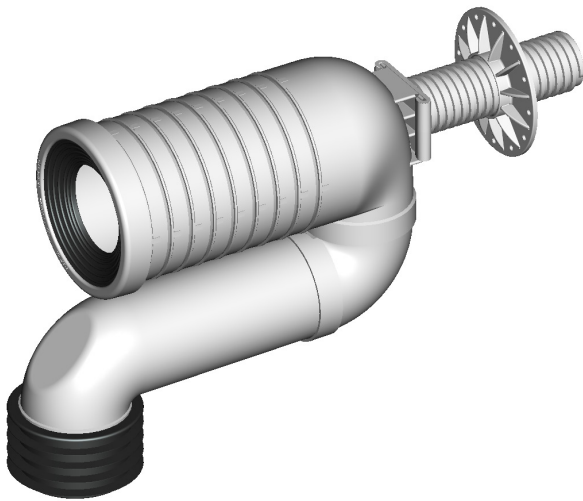

# PAN CONNECTOR

## *Toilet Suites*

### DECINA UNIVERSAL ADJUSTABLE PAN CONNECTOR 150-250MM

- This universal bend with bracket is ideal for wall faced pan installations which have a required set out in excess of 150 mm. The bracket and body may be cut to the desired length. The horizontal inlet can be reduced in length - each step is 20 mm.

### DIMENSIONS

- Diameter 100mm
- Max. set out 250mm
- Bracket length 152mm