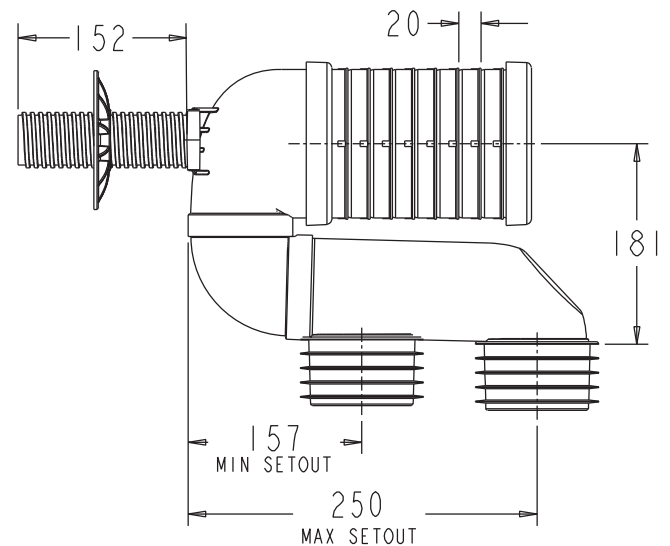

# PAN CONNECTOR

### DECINA UNIVERSAL ADJUSTABLE PAN CONNECTOR 150-250MM

- This universal bend with bracket is ideal for wall faced pan installations which have a required set out in excess of 150 mm. The bracket and body may be cut to the desired length. The horizontal inlet can be reduced in length - each step is 20 mm.

### DIMENSIONS

- Diameter 100mm
- Max. set out 250mm
- Bracket length 152mm

### FEATURES

- Adjustable universal bend with bracket
- For wall faced installations with a required set out over 150mm
- Can be cut down to desired set out length
- Horizontal inlet can be reduced in length - 20mm steps
- To suit DWV