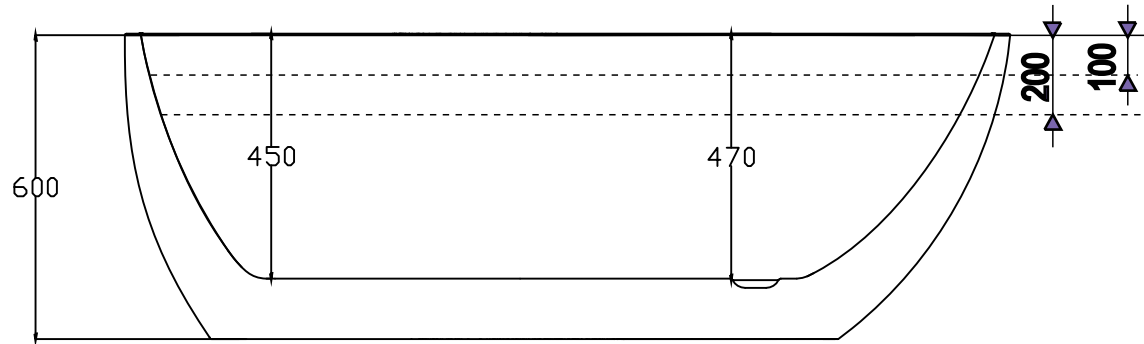

SOFIA FREESTANDING BATH

1700 x 800 x 600 (mm)

BATH VOLUME (APPROX)	
100mm Below Rim	2 80Litres
200mm Below Rim	1 87Litres