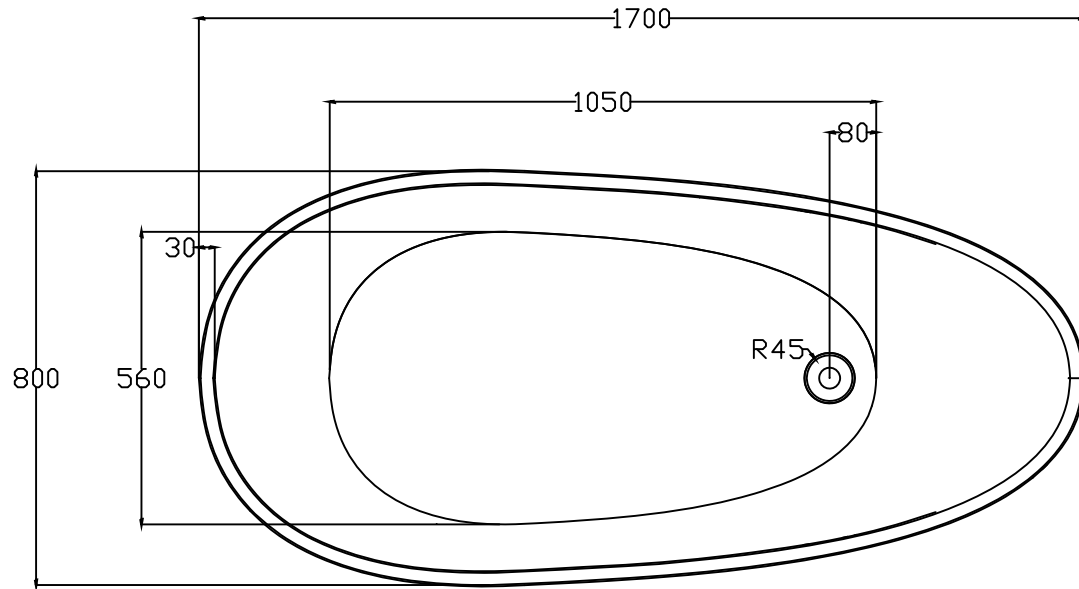

SOFIA FREESTANDING BATH

1700 x 800 x 600 (mm)

BATH VOLUME (APPROX)	
100mm Below Rim	2 80Litres
200mm Below Rim	1 87Litres