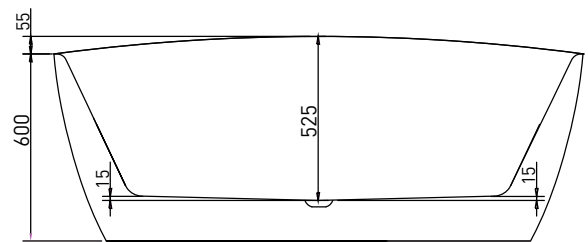

ROSA

Freestanding Bath

ROSA FREESTANDING BATH

The Rosa has been designed for lovers of oval baths. The Rosa is a beautiful, delicate organic shape with a large bathing area and centre waste, it will enhance any bathroom.

SIZE (l)x(w)x(h)

- RO1700W ~ 1700 x 780 x 655 (mm)

CAPACITY BELOW BATH RIM (APPROX)

- 100mm ~ 300 Litres
- 200mm ~ 175 Litres

NET WEIGHT

- 43 kg

KEY FEATURES

- Freestanding bath design
- Made to AS/NZ standard: 2023/1995
- High gloss white
- Resistant to chemicals & scratches
- Centre waste position
- Plug & waste not included

MATERIAL

- Premium Sanitary Grade Acrylic

ACCESSORIES

- Sienna Headrest

WARRANTY:

- Ten year warranty -
  Conditions apply please see website for details