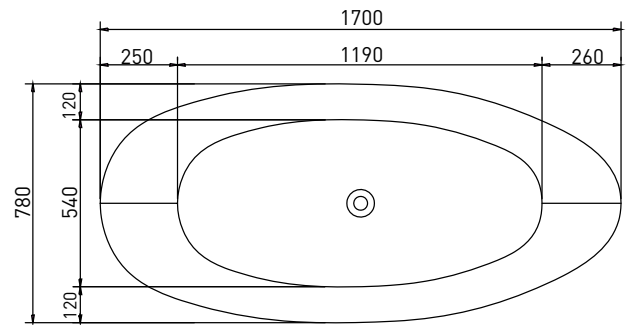

ROSA

Freestanding Bath

ROSA FREESTANDING BATH

The Rosa has been designed for lovers of oval baths. The Rosa is a beautiful, delicate organic shape with a large bathing area and centre waste, it will enhance any bathroom.

SIZE (l)x(w)x(h)

- RO1700W ~ 1700 x 780 x 655 (mm)

CAPACITY BELOW BATH RIM (APPROX)

- 100mm ~ 300 Litres
- 200mm ~ 175 Litres

NET WEIGHT

- 43 kg

KEY FEATURES

- Freestanding bath design
- Made to AS/NZ standard: 2023/1995
- High gloss white
- Resistant to chemicals & scratches
- Centre waste position
- Plug & waste not included

MATERIAL

- Premium Sanitary Grade Acrylic

ACCESSORIES

- Sienna Headrest

WARRANTY:

- Ten year warranty -
  Conditions apply please see website for details