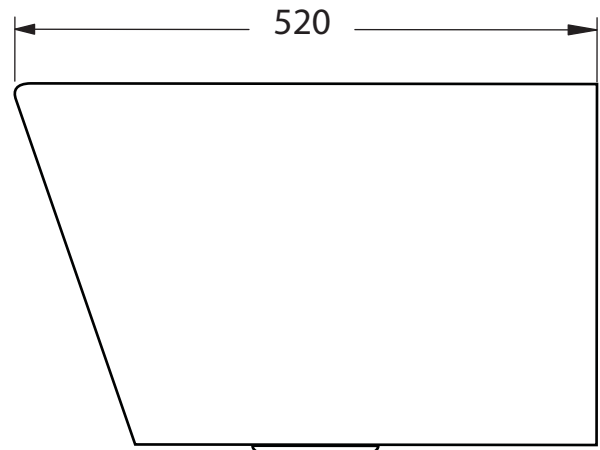

FRONT VIEW

SIDE VIEW

TOP VIEW

BACK VIEW

Decina Renee Rimless Wall Hung Toilet Pan  
REWHP

**DECINA**  
DISCOVER INDULGENCE

NOTE: (1) ALL MEASUREMENTS ARE IN (mm)  
(2) THIS DWG. IS NOT TO SCALE  
(3) DIMENSIONS ARE NOMINAL AND MAY CHANGE DUE TO MANUFACTURING TOLERANCES