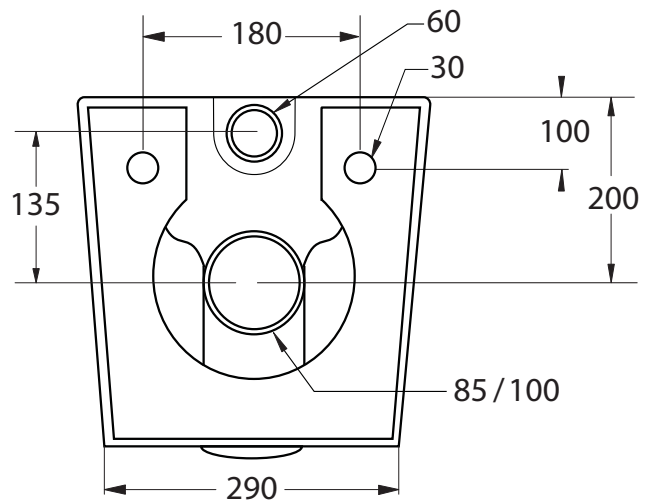

FRONT VIEW

SIDE VIEW

TOP VIEW

BACK VIEW

Decina Renee Rimless Wall Hung Toilet Pan  
REWHP

**DECINA**  
DISCOVER INDULGENCE

NOTE: (1) ALL MEASUREMENTS ARE IN (mm)  
(2) THIS DWG. IS NOT TO SCALE  
(3) DIMENSIONS ARE NOMINAL AND MAY CHANGE DUE TO MANUFACTURING TOLERANCES