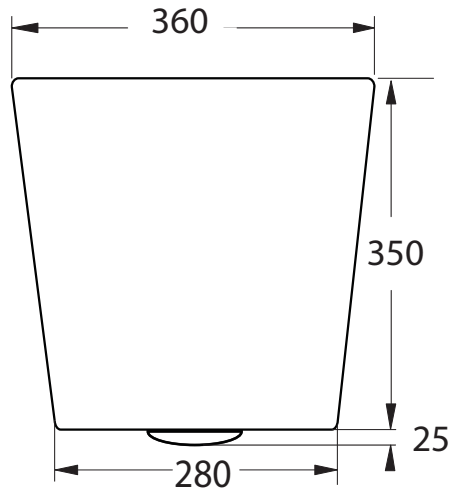

FRONT VIEW

SIDE VIEW

TOP VIEW

BACK VIEW

Decina Renee Rimless Wall Hung Toilet Pan  
REWHP

**DECINA**  
DISCOVER INDULGENCE

NOTE: (1) ALL MEASUREMENTS ARE IN (mm)  
(2) THIS DWG. IS NOT TO SCALE  
(3) DIMENSIONS ARE NOMINAL AND MAY CHANGE DUE TO MANUFACTURING TOLERANCES