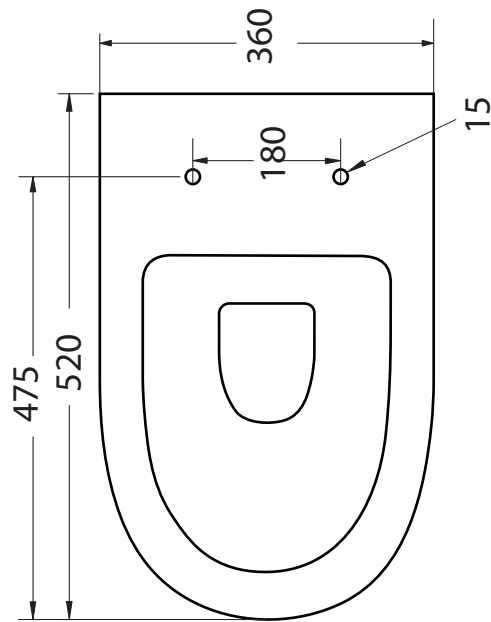

FRONT VIEW

SIDE VIEW

TOP VIEW

BACK VIEW

Decina Renee Rimless Wall Hung Toilet Pan  
REWHP

**DECINA**  
DISCOVER INDULGENCE

NOTE: (1) ALL MEASUREMENTS ARE IN (mm)  
(2) THIS DWG. IS NOT TO SCALE  
(3) DIMENSIONS ARE NOMINAL AND MAY CHANGE DUE TO MANUFACTURING TOLERANCES