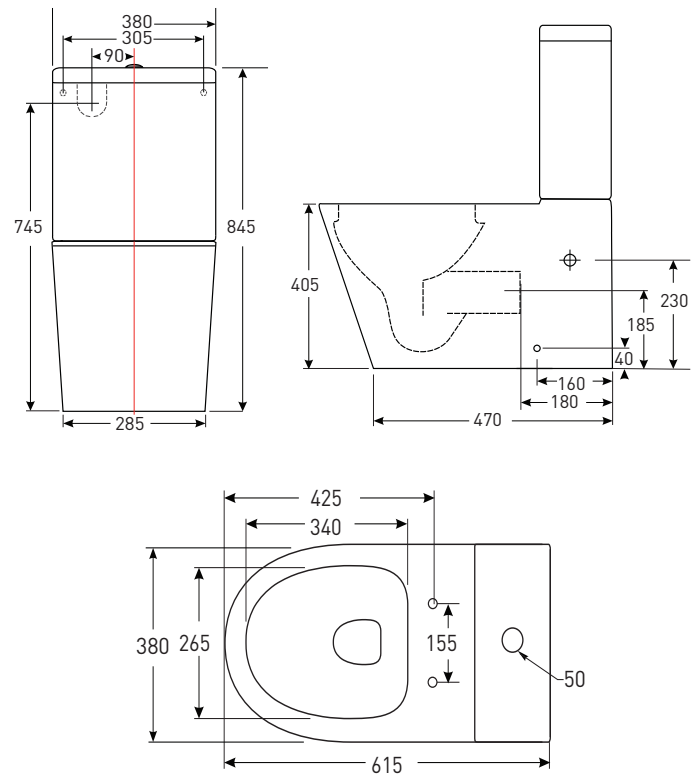

RENEE

Wall Faced Toilet Suite

RENEE RIMLESS WALL FACED TOILET SUITE

- The Renee rimless wall faced toilet suite has a minimalist style and timeless elegance, not only does it look great it oozes innovation and function. The pan and cistern are designed to sit flush against the wall for saving space and easy cleaning.
- The latest *Cyclone Flush™* technology ensures the whole bowl is flushed perfectly clean to give *Cyclonic Clean™* results. The rimless bowl has been designed to improve hygiene and ease of cleaning, saving you considerable time and effort.

MODEL CODE

- RETSWFS

SIZE (p)x(w)x(h)

- 615 x 380 x 845 (mm)

APPROVALS

- 4 Star WELS Rating
- WaterMark AS1172

FEATURES

- Rimless wall faced close coupled toilet suite
- Projection 615 mm
- High quality vitreous china
- High gloss white finish
- Dual flush buttons in chrome
- Soft close, quick release seat & lid
- Hygienic rimless toilet bowl design
- Powerful *Cyclone Flush™* technology
- Cyclonic Clean™* results after every flush
- 4.5/3 litre flush capacity
- Universal back/bottom inlet
- Setout: P-Trap 180mm / S-Trap 60-150mm

OPERATING PRESSURE (kPa)

- Min.30 - Max.1000 kPa

ACCESSORIES

- DEPCU: Decina Universal Adjustable Pan Connector 150 - 250 (mm)

WARRANTY:

- Ten year warranty - cistern & pan
 - One year warranty - toilet seat & lid
- Conditions apply please see website for details