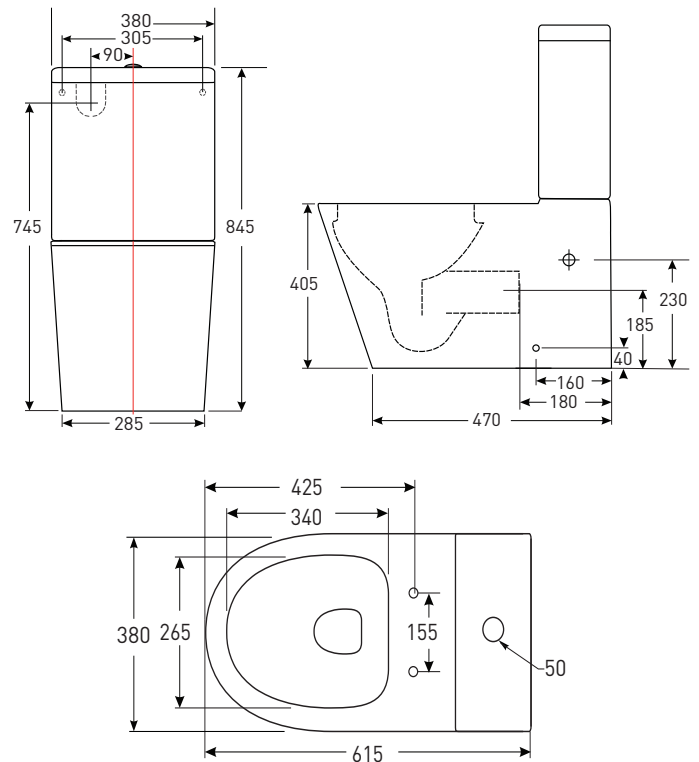

RENEE

Wall Faced Toilet Suite

RENEE RIMLESS WALL FACED TOILET SUITE

The Renee rimless wall faced toilet suite has a minimalist style and timeless elegance, not only does it look great it oozes innovation and function. The pan and cistern are designed to sit flush against the wall for saving space and easy cleaning.

MODEL CODE

- RETSWFS

SIZE (p)x(w)x(h)

- 615 x 380 x 845 (mm)

APPROVALS

- 4 Star WELS Rating
- WaterMark AS1172

FEATURES

- Rimless wall faced toilet suite
- Projection 615 mm
- High quality vitreous china
- High gloss white finish
- Dual flush buttons in chrome
- Soft close, quick release seat & lid
- Hygienic rimless toilet bowl design
- Cyclone Flush™ for Cyclonic Clean™ results
- 4.5/3 litre flush capacity
- Universal back/bottom inlet
- Setout: P-Trap 180mm / S-Trap 60-180mm
- Includes S-Trap connector: 150-250 mm

INLET VALVE (kPa)

- Min. 49 ~ Max. 1470

ACCESSORIES

- DEPCU: Decina Universal Adjustable P-Trap Pan Connector 150-250mm

WARRANTY:

- Ten year warranty - cistern & pan
 - One year warranty - toilet seat & lid
- Conditions apply please see website for details