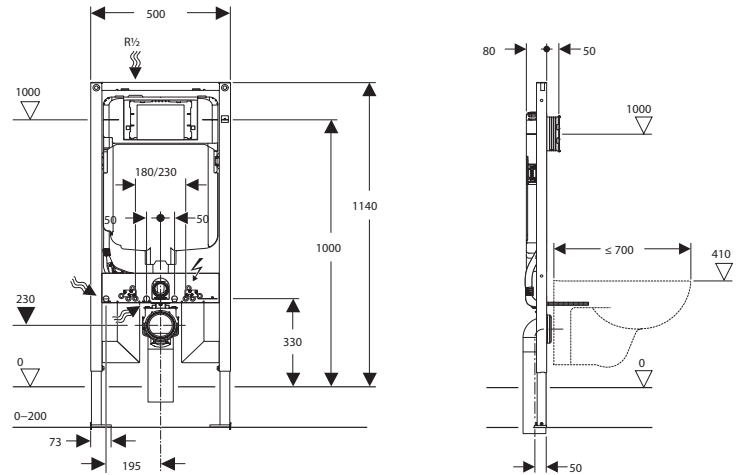

RENEE WALL HUNG

Geberit Concealed Cistern

RENEE RIMLESS WALL HUNG PAN GEBERIT CONCEALED CISTERN SUITE

- Geberit are the European market leader in concealed cisterns. Embrace the latest in toilet innovations with a sleek and seamless in-wall Geberit cistern with a high quality rimless wall faced pan. The concealed cistern provides more bathroom space and makes cleaning easy. The in-wall cistern can be accessed through the Geberit chrome push flush plate with a choice of round or square buttons.

SIZES (p)x(w)x(h)

- 520 x 360 x 350 (mm)

PRODUCT CODES

- REWHGERD - Chrome access plate with round buttons
- REWHGESQ - Chrome access plate with square buttons

WARRANTY:

- 10 year warranty - toilet pan & cistern
- 1 year warranty - seat & lid
- Conditions apply please see website for details

FEATURES

- Renee rimless wall hung pan with connector & mounting bracket included
- Vitreous china pan in high gloss white
- Powerful *Cyclone Flush™* technology
- Hygienic *Cyclonic Clean™* results
- P-trap setout 180 mm
- Quick release, soft close seat
- Stainless steel hinges
- Geberit Sigma8 Duofix concealed cistern with frame
- Mechanical front flush operation
- Operating pressure 10-1000 kPa
- Installation in-wall, stud 90 mm
- 400 kg load rated frame
- HDPE one piece tank