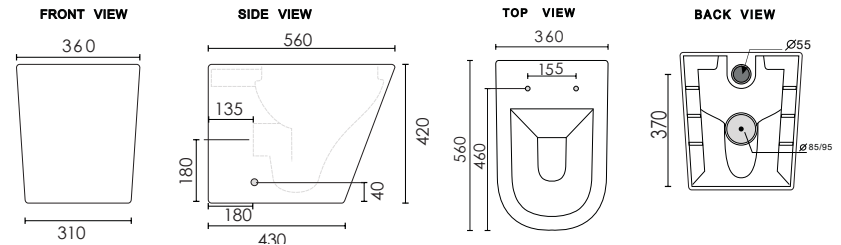

RENEE WALL HUNG

Geberit Concealed Cistern

RENEE RIMLESS WALL HUNG PAN GEBERIT CONCEALED CISTERN SUITE

- Geberit are the European market leader in concealed cisterns. Embrace the latest in toilet innovations with a sleek and seamless in-wall Geberit cistern with a high quality rimless wall faced pan. The concealed cistern provides more bathroom space and makes cleaning easy. The in-wall cistern can be accessed through the Geberit chrome push flush plate with a choice of round or square buttons.

SIZES (p)x(w)x(h)

- 520 x 360 x 350 (mm)

PRODUCT CODES

- REWHGERD - Chrome access plate with round buttons
- REWHGESQ - Chrome access plate with square buttons

WARRANTY:

- 10 year warranty - toilet pan & cistern
- 1 year warranty - seat & lid
- Conditions apply please see website for details

FEATURES

- Renee rimless wall hung pan with connector & mounting bracket included
- Vitreous china pan in high gloss white
- Powerful *Cyclone Flush™* technology
- Hygienic *Cyclonic Clean™* results
- P-trap setout 180 mm
- Quick release, soft close seat
- Stainless steel hinges
- Geberit Sigma8 Duofix concealed cistern with frame
- Mechanical front flush operation
- Operating pressure 10-1000 kPa
- Installation in-wall, stud 90 mm
- 400 kg load rated frame
- HDPE one piece tank