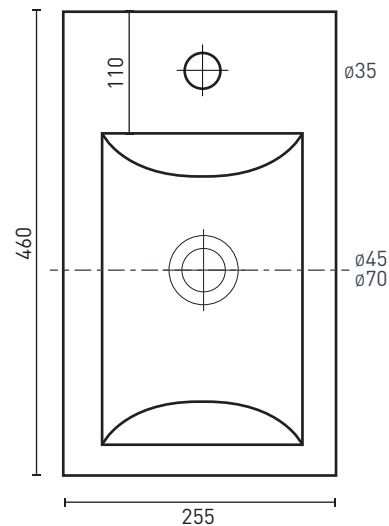

Prima Powder Room Wall Basin

Product Code: **PRBW**

The Prima's wall hung installation makes it ideal for small bathrooms & powder rooms, where a vanity unit is not required. Comes with wall fixing kit. Taphole is on the right side only.

- AS/NZ Standard AS1172.4.2019
- Wall hung
- Tap hole

PRODUCT SPECIFICATIONS

Colour:	High gloss white
Material:	Premium vitreous china
Length:	460mm
Width:	255mm
Height:	115mm
Capacity:	5L
Basin Type:	Wall hung
Net Weight:	8.5kg
Warranty:	10 years* (refer to decina.com.au)

OPTIONAL ACCESSORIES

- 32 X 40mm Quattro pop-up basin waste - chrome **WA005**

FRONT VIEW

TOP VIEW

RIGHT SIDE VIEW

DECINA
DISCOVER INDULGENCE

DECINA.COM.AU 1300 DECINA

*Warranty T&Cs apply, visit decina.com.au Decina reserves the right to change specifications without notice. Due to manufacturing tolerances dimensions may vary +/- 5mm. We recommend installation does not start until after delivery. Please confirm all particulars prior to purchase, call 1300 DECINA or visit decina.com.au