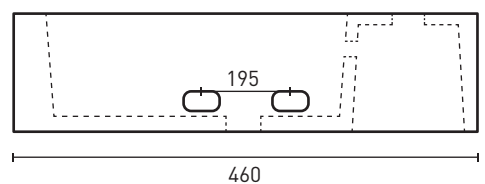

- AS/NZ Standard AS1172.4.2019
- Wall hung
- Tap hole

PRODUCT SPECIFICATIONS

Colour:	High gloss white
Material:	Premium vitreous china
Length:	460mm
Width:	255mm
Height:	115mm
Capacity:	5L
Basin Type:	Wall hung
Net Weight:	8.5kg
Warranty:	10 years* (refer to decina.com.au)

OPTIONAL ACCESSORIES

- 32 X 40mm Quattro pop-up basin waste - chrome **WA005**

FRONT VIEW

TOP VIEW

RIGHT SIDE VIEW

DECINA
DISCOVER INDULGENCE

DECINA.COM.AU 1300 DECINA

*Warranty T&Cs apply, visit decina.com.au Decina reserves the right to change specifications without notice. Due to manufacturing tolerances dimensions may vary +/- 5mm. We recommend installation does not start until after delivery. Please confirm all particulars prior to purchase, call 1300 DECINA or visit decina.com.au