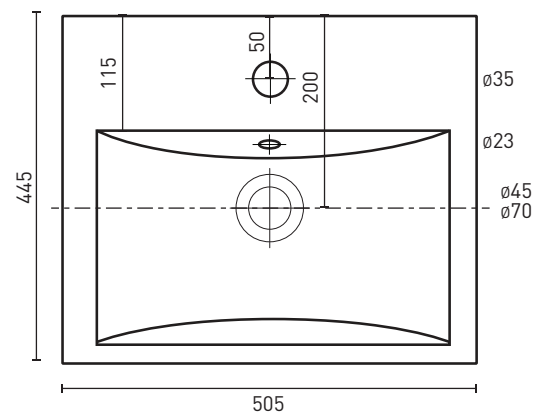

Novara Semi-Inset Rectangle Basin

Product Code: **NOBSIS**

The Novara's refined design maximises the space above and below the vanity, as the basin is mounted into your vanity unit or counter bench top. Combine with a basin mixer mounted into the taphole in the top of the basin. The overflow at the back of the basin takes any excess water back to the waste.

- AS/NZ Standard AS1172.4.2019
- Semi-inset basin
- Taphole
- Overflow
- Chrome pop-up plug and waste included

PRODUCT SPECIFICATIONS

Colour:	High gloss white
Material:	Premium vitreous china
Length:	505mm
Width:	445mm
Height:	157mm
Capacity:	6L
Basin Type:	Semi-inset
Net Weight:	15kg
Warranty:	10 years* (refer to decina.com.au)

OPTIONAL ACCESSORIES

- 32 X 40mm Quattro pop-up basin waste - chrome **WA005**
- Overflow ring - PVV chrome **WA010**, brass matte black **WA011**

SIDE VIEW

TOP VIEW

REAR VIEW

DECINA
DISCOVER INDULGENCE

DECINA.COM.AU 1300 DECINA