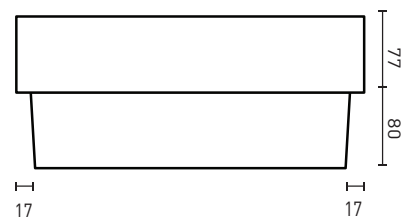

SIDE VIEW

TOP VIEW