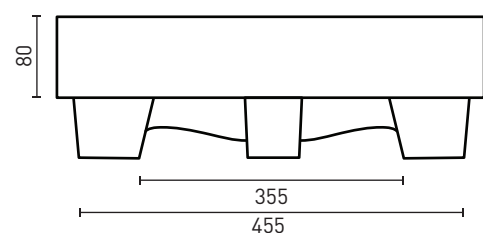

Novara Semi-Inset Rectangle Basin

Product Code: **NOBSIS**

The Novara's refined design maximises the space above and below the vanity, as the basin is mounted into your vanity unit or counter bench top. Combine with a basin mixer mounted into the taphole in the top of the basin. The overflow at the back of the basin takes any excess water back to the waste.

- AS/NZ Standard AS1172.4.2019
- Semi-inset basin
- Taphole
- Overflow
- Chrome pop-up plug and waste included

PRODUCT SPECIFICATIONS

Colour:	High gloss white
Material:	Premium vitreous china
Length:	505mm
Width:	445mm
Height:	157mm
Capacity:	6L
Basin Type:	Semi-inset
Net Weight:	15kg
Warranty:	10 years* (refer to decina.com.au)

OPTIONAL ACCESSORIES

- 32 X 40mm Quattro pop-up basin waste - chrome **WA005**
- Overflow ring - PVV chrome **WA010**, brass matte black **WA011**

SIDE VIEW

TOP VIEW

REAR VIEW

DECINA
DISCOVER INDULGENCE

DECINA.COM.AU 1300 DECINA