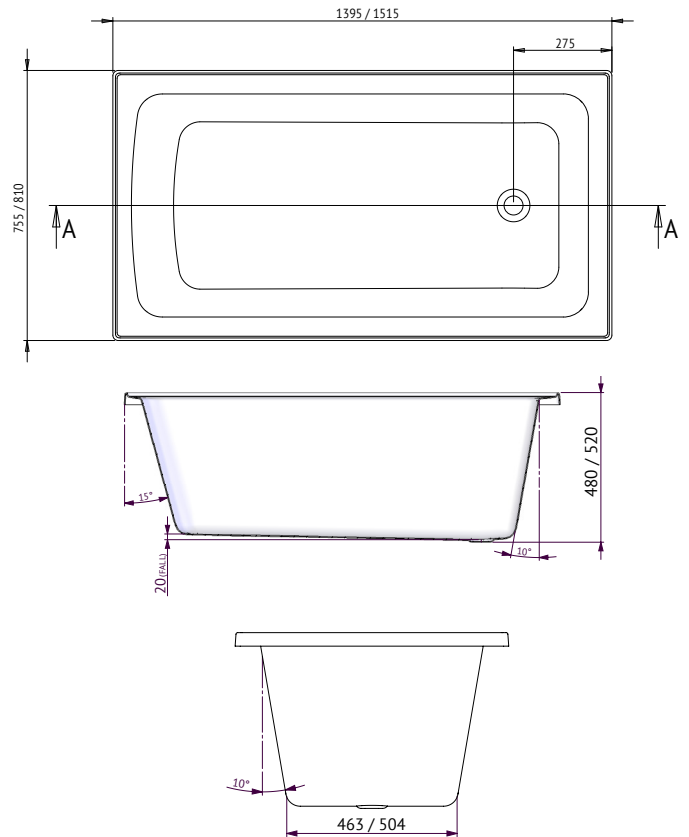

SHENSEKI

Contour Spa Bath

SHENSEKI CONTOUR 12 JET SPA BATH

Small in size and big on impact, the Shenseki is ideal for the small bathroom. Maximising space and internal depth for a comfortable bathing experience. Designed with simple, clean lines it is perfect for minimalist, modern bathrooms.

SIZES (l)x(w)x(h)

- SHEN1400CNPAWC ~ 1395 x 755 x 480 (mm)
- SHEN1510CNPAWC ~ 1515 x 810 x 520 (mm)

CAPACITY* & NET WEIGHT

- 1395mm ~ 137 litres 35.0 kg
- 1515mm ~ 191 litres 37.0 kg

*200mm below bath rim