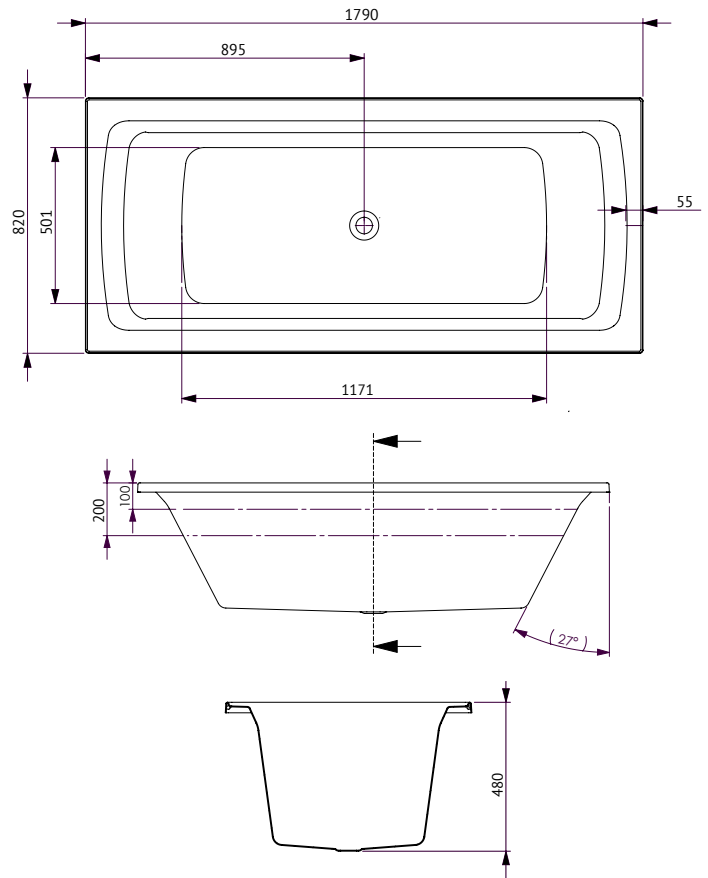

SAN DIEGO

Contour Spa Bath

SAN DIEGO CONTOUR 14 JET SPA BATH

The San Diego features a slight curvature in the lumbar, which cradles the shoulders and extra depth, allows for full immersion. The generous length and centre waste allows for dual bathing and is suitable for wall or island installation.

SIZES (l)x(w)x(h)

- *SD1790CNSPAWC* ~ 1790 x 820 x 480 (mm)

CAPACITY* & NET WEIGHT

- 1790mm ~ 194 litres 46.0 kg

*200mm below bath rim

WARRANTY:

- Ten year warranty -
Conditions apply please see website for details

KEY FEATURES

- Island or Inset bath with tile bead
- C-Lenda™ Flush Jets (x14)
- Made in Australia
- Manufactured from premium sanitary grade acrylic
- Made to AS/NZ Standard: 2023/1995
- High gloss white
- Centre waste position
- Fiore headrest (x2)
- Suitable for dual bathing