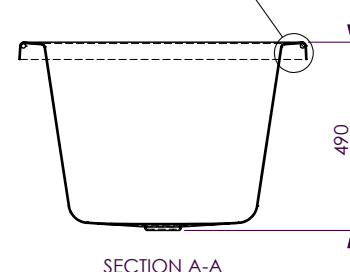

## Uno Santai Spa Bath *Island Style*

1530 x 750 x 480mm - 140 Litres

1700 x 750 x 490mm - 168 Litres

The Uno combines depth and simple lines to blend beautifully in today's bathrooms. Decina's design touches include an ergonomically shaped lumbar support to cradle the back and steep sides for maximum internal space.

Total Jets	10
Centro Jets	6
Mini Jet	4
Air Controls	2
Auto Heat Pump	1

Note: All bath volumes are measured in litres and 200mm from rim

\*Terms and conditions apply please refer to the Decina catalogue or Decina website for full warranty information.