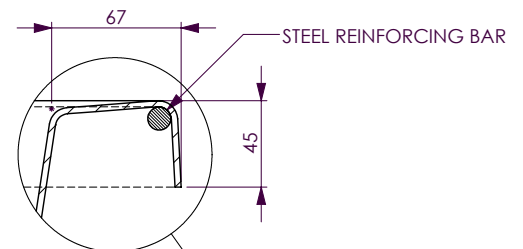

*Terms and conditions apply please refer to the Decina catalogue or Decina website for full warranty information.