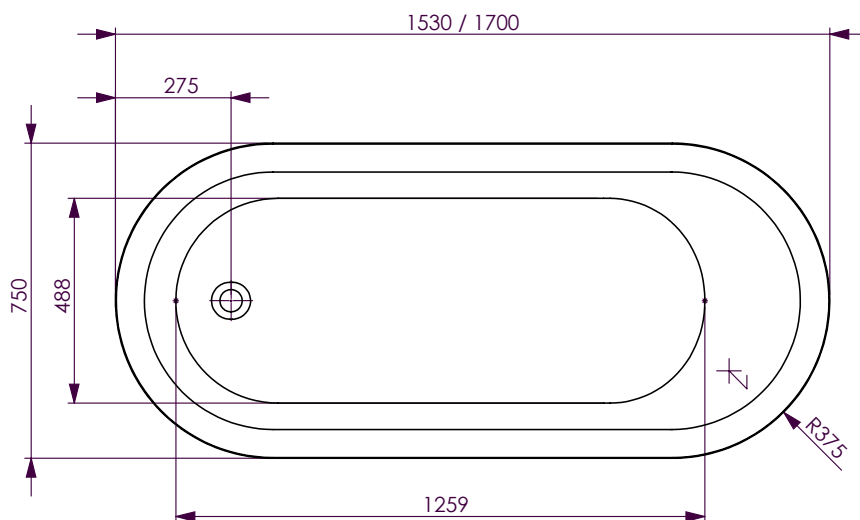

## Uno Santai Spa Bath *Island Style*

1530 x 750 x 480mm - 140 Litres

1700 x 750 x 490mm - 168 Litres

The Uno combines depth and simple lines to blend beautifully in today's bathrooms. Decina's design touches include an ergonomically shaped lumbar support to cradle the back and steep sides for maximum internal space.

Total Jets	10
Centro Jets	6
Mini Jet	4
Air Controls	2
Auto Heat Pump	1

Note: All bath volumes are measured in litres and 200mm from rim

\*Terms and conditions apply please refer to the Decina catalogue or Decina website for full warranty information.