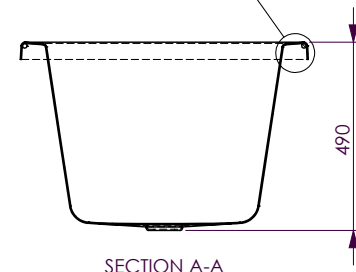

SECTION A-A