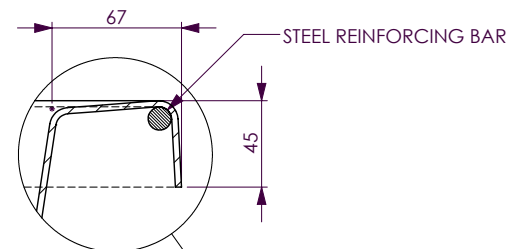

Spa Bath

Uno Contour Spa Bath *Island Style*

1530 x 750 x 480mm - 140 Litres

1700 x 750 x 490mm - 168 Litres

The Uno combines depth and simple lines to blend beautifully in today's bathrooms. Decina's design touches include an ergonomically shaped lumbar support to cradle the back and steep sides for maximum internal space.

total jets	12
c-lenda™ flush centro jets	6
c-lenda™ flush lumbar mini jets	6
c-lenda™ flush rim air controls	2
sensa-touch pad heat boost pump	1
Sienna headrest (black or white)	1

Note: All bath volumes are measured in litres and 200mm from rim