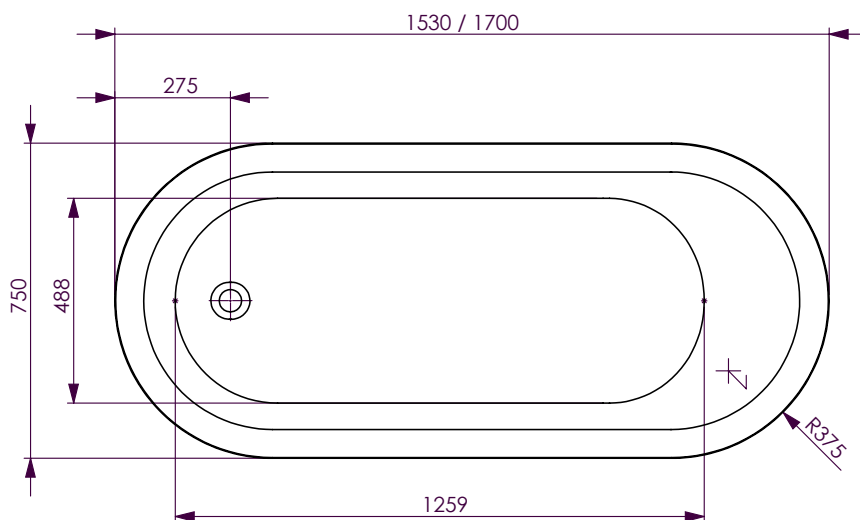

Spa Bath

Uno Contour Spa Bath *Island Style*

1530 x 750 x 480mm - 140 Litres

1700 x 750 x 490mm - 168 Litres

The Uno combines depth and simple lines to blend beautifully in today's bathrooms. Decina's design touches include an ergonomically shaped lumbar support to cradle the back and steep sides for maximum internal space.

total jets	12
c-lenda™ flush centro jets	6
c-lenda™ flush lumbar mini jets	6
c-lenda™ flush rim air controls	2
sensa-touch pad heat boost pump	1
Sienna headrest (black or white)	1

Note: All bath volumes are measured in litres and 200mm from rim