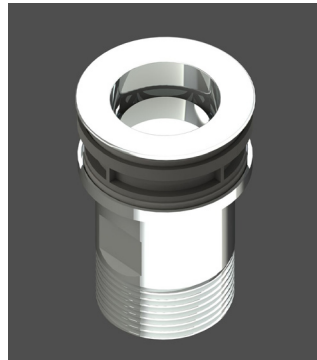

### OVERFLOW

The Overflow outlet is positioned near the top inside edge of the bath or spa bath and designed to take any excess water back to the waste.

Note: To elevate the bath an optional EZI Frame or base support frame (standard on Dolce Vita Spa Baths) must be used (not suitable for shower over bath installation).

### MATERIAL

- Brass Bath Pop Down

### FEATURES

- Made from Brass
- Includes 40mm Pop down waste
- Chrome finish