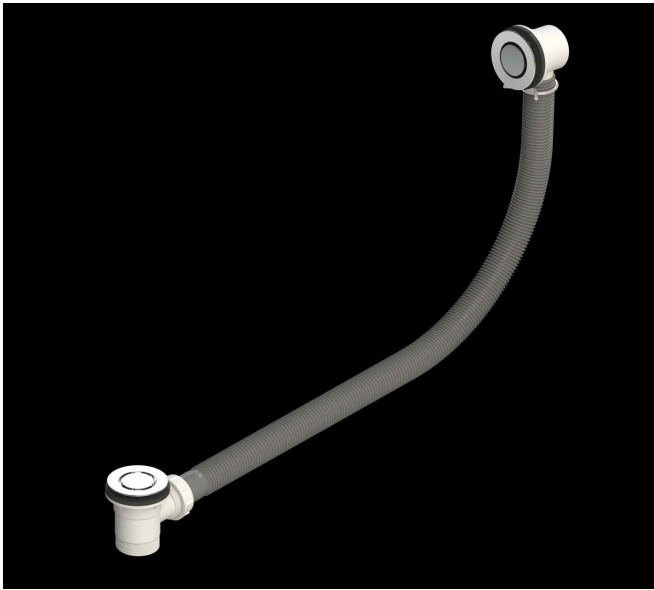

## Accessories

### OVERFLOW

The Overflow outlet is positioned near the top inside edge of the bath or spa bath and designed to take any excess water back to the waste.

Note: To elevate the bath an optional EZI Frame or base support frame (standard on Dolce Vita Spa Baths) must be used (not suitable for shower over bath installation).

### MATERIAL

- Brass Bath Pop Down

### FEATURES

- Made from Brass
- Includes 40mm Pop down waste
- Chrome finish