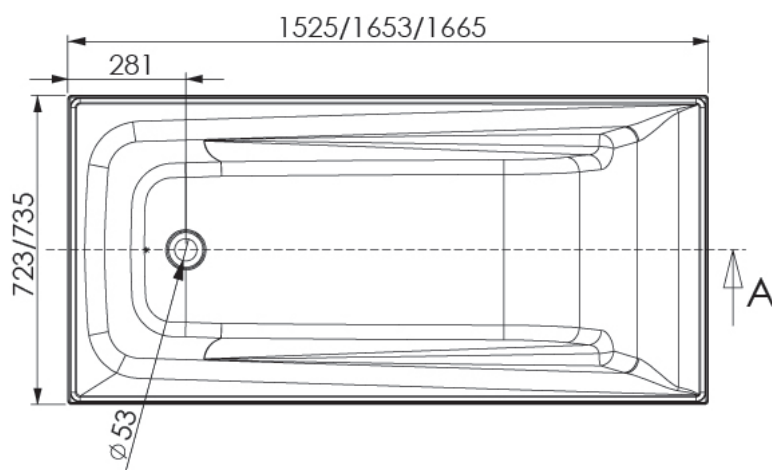

## Novara

With Tile Bead

1525 x 735 x 447mm - 101 litres

1665 x 735 x 447mm - 114 litres

Island Style

1653 x 723 x 435mm - 114 litres

Soft internal lines and generous lumbar area create the perfect invitation to relax and rejuvenate. The Novara has self supporting feet for ease of installation.

Note: All bath volumes are measured in litres and 200mm from rim

\*Terms and conditions apply please refer to the Decina catalogue or Decina website for full warranty information.