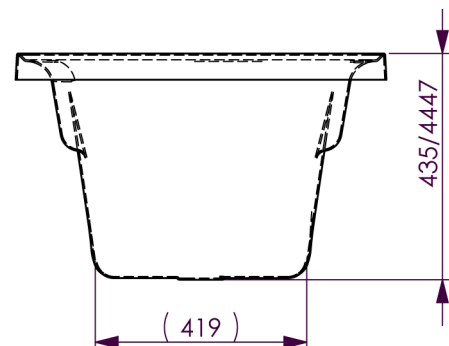

## Novara

With Tile Bead

1525 x 735 x 447mm - 101 litres

1665 x 735 x 447mm - 114 litres

Island Style

1653 x 723 x 435mm - 114 litres

Soft internal lines and generous lumbar area create the perfect invitation to relax and rejuvenate. The Novara has self supporting feet for ease of installation.

Note: All bath volumes are measured in litres and 200mm from rim

\*Terms and conditions apply please refer to the Decina catalogue or Decina website for full warranty information.