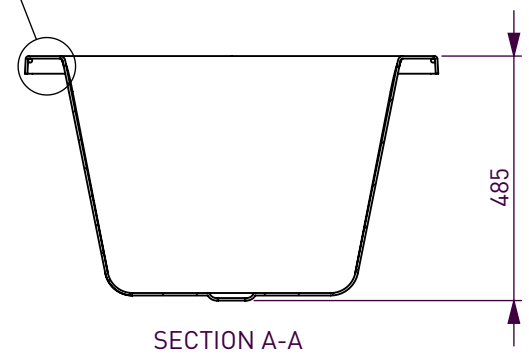

BATH VOLUME (APPROX)	
100mm Below Rim	269 Litres
200mm Below Rim	182 Litres

DECINA
DISCOVER INDULGENCE

NOMINAL MEASUREMENTS ONLY - MANUFACTURING TOLERANCE +/-5mm APPLY	Scale: 1:15
All Information on this drawing is property of Decina Bathroomware	
MARTINO 1745	