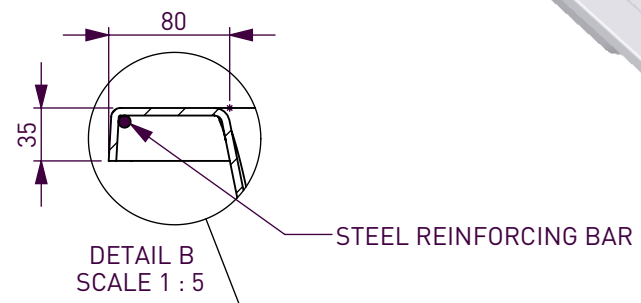

BATH VOLUME (APPROX)	
100mm Below Rim	269 Litres
200mm Below Rim	182 Litres

DECINA
DISCOVER INDULGENCE

NOMINAL MEASUREMENTS ONLY - MANUFACTURING TOLERANCE +/-5mm APPLY	Scale: 1:15
All Information on this drawing is property of Decina Bathroomware	
MARTINO 1745	