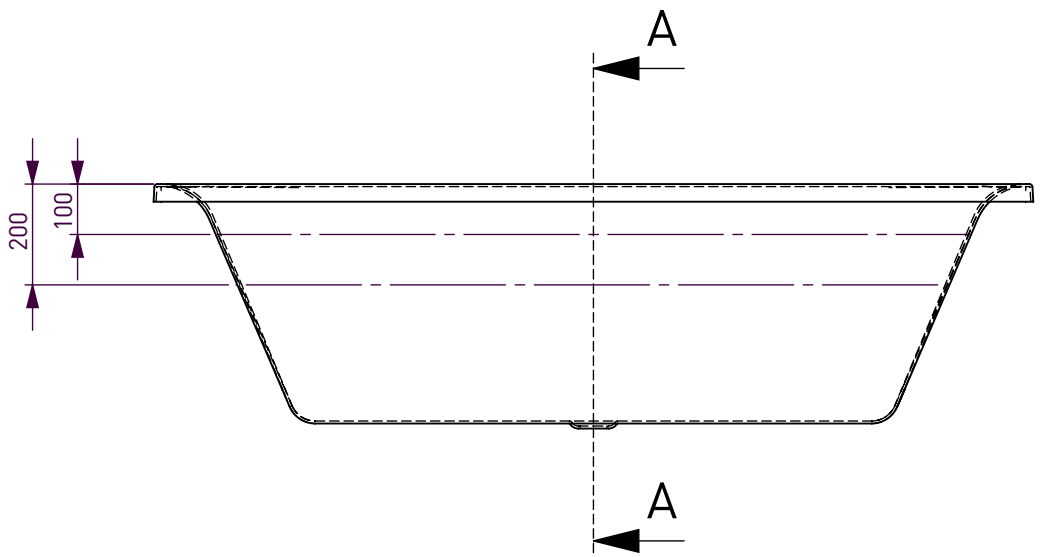

BATH VOLUME (APPROX)	
100mm Below Rim	269 Litres
200mm Below Rim	182 Litres

DECINA
DISCOVER INDULGENCE

NOMINAL MEASUREMENTS ONLY - MANUFACTURING TOLERANCE +/-5mm APPLY	Scale: 1:15
All Information on this drawing is property of Decina Bathroomware	
MARTINO 1745	