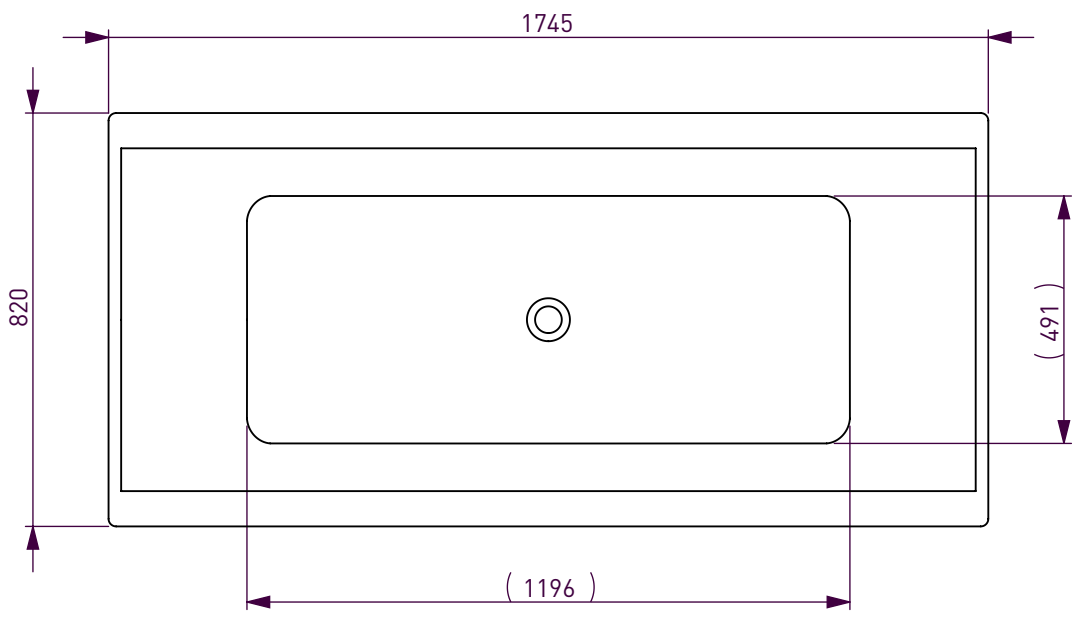

BATH VOLUME (APPROX)	
100mm Below Rim	269 Litres
200mm Below Rim	182 Litres

DECINA
DISCOVER INDULGENCE

NOMINAL MEASUREMENTS ONLY - MANUFACTURING TOLERANCE +/-5mm APPLY	Scale: 1:15
All Information on this drawing is property of Decina Bathroomware	
MARTINO 1745	