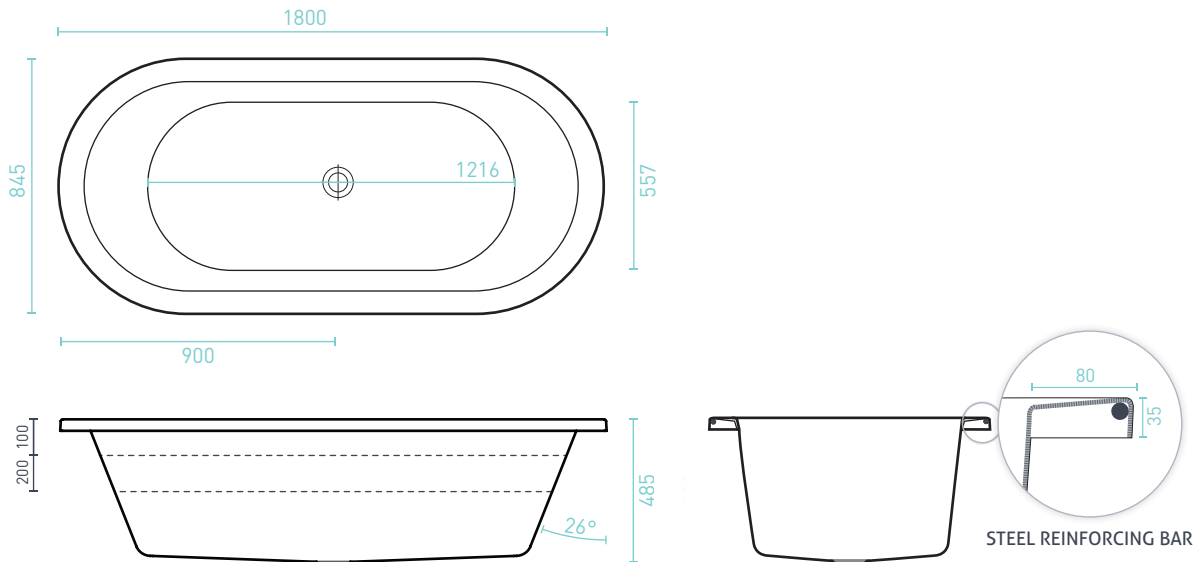

☒ Molded arm rests

☒ Lumbar support

☒ Suitable for dual bathing

☒ Slip resistant pattern

CAVAL BATH

SIZE (l) x (w) x (d) mm	CAPACITY*	NET WEIGHT	CODE
1800 x 845 x 485	188L	28.5kg	CA1800W

- 15 YR WARRANTY*
- AS/NZ Standard 2013/1995
- Steel rod reinforced rim
- Double reinforced bath base

CAVAL DOLCE VITA SPA BATH ●●● 18 JETS

SIZE (l) x (w) x (d) mm	CAPACITY*	NET WEIGHT	CODE
1800 x 845 x 485	188L	70kg	CA1800DVPAWC

- 10 YR WARRANTY* - SPA SHELL
- 5 YR WARRANTY* - PUMP, JETS & FITTINGS
- AS/NZ Standard AS3861/1991
- Steel rod reinforced rim
- Double reinforced bath base
- 6 x adjustable flush C-Lenda™ centro jets
- 12 x adjustable flush C-Lenda™ mini jets
- 2 x flush C-Lenda™ air controls
- 1 x flush C-Lenda™ suction
- Spa Key remote control
- 1100 watt spa key heat boost pump

Available with Chrome, White or Black jets

CAVAL ACCESSORIES	BATH	SANTAI SPA BATH	CONTOUR SPA BATH	DOLCE VITA SPA BATH
Ezi Frame/Base Support Frame	Optional	Optional	Optional	✓
SIA Headrests (Black/White)	Optional	Optional	✓ x 2	✓ x 2
Overflow	Optional	Optional	Optional	Optional
Plug & Waste	Optional	Optional	Optional	Optional

*Capacity 200mm below the bath rim

CAVAL

ISLAND BATH/SPA BATH - Premium Sanitary Grade Acrylic, High Gloss White

SPA BATH ORDER FORM

Spa baths are made to order on receipt of the order form & are non-refundable. Please allow 15 working days for completion & dispatch. We recommend filling out your SPA BATH ORDER FORM with your qualified spa bath installer.