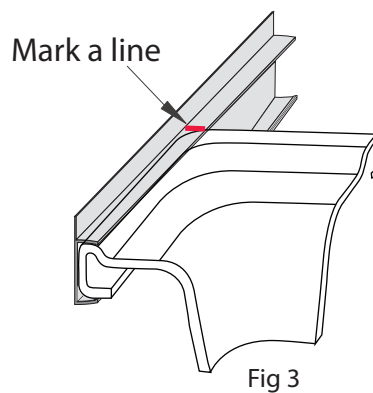

#### Dimensional Drawings

## Installation against one, two or three walls

Every Decina pressed metal bath is supplied with Decina's unique "Tiling bead", (Fig 1) and so there is no need to check the bath into the wall. Simply notch the tiling bead in line with the corners of the bath on the sides which will be against the wall or walls and fix to the bath by applying silicone on the inside of the bead and clip it in place on the relevant sides of the bath. Hold the ends in place with a small piece of adhesive tape while the silicone sets.

### Fitting the tiling bead

1. Clip the tiling bead onto the side of the bath, with the end in line with the face which will not be against the wall. (Fig 2)
2. Mark a line level on the bead in line with the the corner of the bath, where you want to make a bend. (Fig 3)
3. Unclip the bead, and Insert the notching gauge at the line and using side cutters, clip a 45° angled corner out of both top and bottom. (Fig 4)
4. Bend the tiling bead through 90° and repeat for the next corner
5. Once all corners have been notched, run a bead of silicon into the top and bottom corner of the tiling bead and clip onto all relevant sides of the bath.