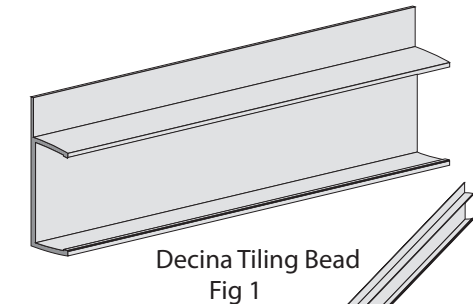

#### Dimensional Drawings

## Installation against one, two or three walls

Every Decina pressed metal bath is supplied with Decina's unique "Tiling bead", (Fig 1) and so there is no need to check the bath into the wall. Simply notch the tiling bead in line with the corners of the bath on the sides which will be against the wall or walls and fix to the bath by applying silicone on the inside of the bead and clip it in place on the relevant sides of the bath. Hold the ends in place with a small piece of adhesive tape while the silicone sets.

### Fitting the tiling bead

1. Clip the tiling bead onto the side of the bath, with the end in line with the face which will not be against the wall. (Fig 2)
2. Mark a line level on the bead in line with the the corner of the bath, where you want to make a bend. (Fig 3)
3. Unclip the bead, and Insert the notching gauge at the line and using side cutters, clip a 45° angled corner out of both top and bottom. (Fig 4)
4. Bend the tiling bead through 90° and repeat for the next corner
5. Once all corners have been notched, run a bead of silicon into the top and bottom corner of the tiling bead and clip onto all relevant sides of the bath.