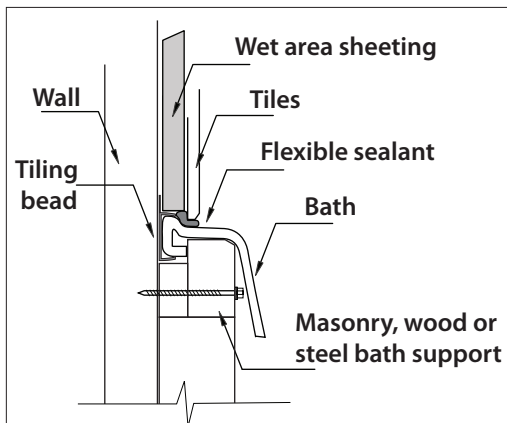

#### Dimensional Drawings

## Installation against one, two or three walls

Every Decina pressed metal bath is supplied with Decina's unique "Tiling bead", (Fig 1) and so there is no need to check the bath into the wall. Simply notch the tiling bead in line with the corners of the bath on the sides which will be against the wall or walls and fix to the bath by applying silicone on the inside of the bead and clip it in place on the relevant sides of the bath. Hold the ends in place with a small piece of adhesive tape while the silicone sets.

### Fitting the tiling bead

1. Clip the tiling bead onto the side of the bath, with the end in line with the face which will not be against the wall. (Fig 2)
2. Mark a line level on the bead in line with the the corner of the bath, where you want to make a bend. (Fig 3)
3. Unclip the bead, and Insert the notching gauge at the line and using side cutters, clip a 45° angled corner out of both top and bottom. (Fig 4)
4. Bend the tiling bead through 90° and repeat for the next corner
5. Once all corners have been notched, run a bead of silicon into the top and bottom corner of the tiling bead and clip onto all relevant sides of the bath.

#### NOTE:

Where the bath abuts the wall, or walls, while using the Decina tiling bead, there is no need to check the bath into the wall.

1. Install a waste pipe in accordance with the set-out diagram according to your bath size
2. Fix a batten to the wall(walls) as detailed in Fig 5. Where the bath does not touch a wall it should be supported by a dwarf wall built in masonry or wood.