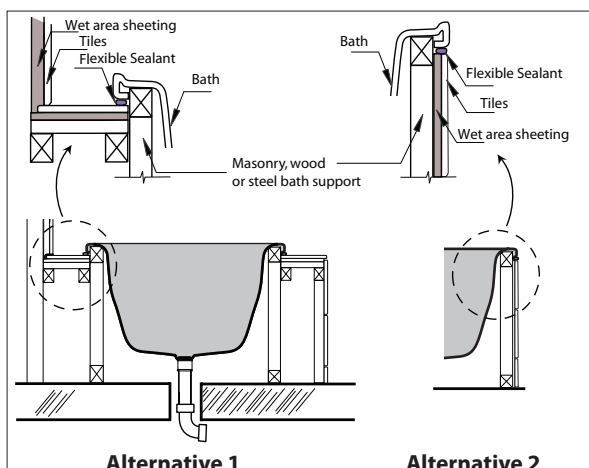

## Installation against one, two or three walls

Every Decina pressed metal bath is supplied with Decina's unique "Tiling bead", (Fig 1) and so there is no need to check the bath into the wall. Simply notch the tiling bead in line with the corners of the bath on the sides which will be against the wall or walls and fix to the bath by applying silicone on the inside of the bead and clip it in place on the relevant sides of the bath. Hold the ends in place with a small piece of adhesive tape while the silicone sets.

### Fitting the tiling bead

1. Clip the tiling bead onto the side of the bath, with the end in line with the face which will not be against the wall. (Fig 2)
2. Mark a line level on the bead in line with the the corner of the bath, where you want to make a bend. (Fig 3)
3. Unclip the bead, and Insert the notching gauge at the line and using side cutters, clip a 45° angled corner out of both top and bottom. (Fig 4)
4. Bend the tiling bead through 90° and repeat for the next corner
5. Once all corners have been notched, run a bead of silicon into the top and bottom corner of the tiling bead and clip onto all relevant sides of the bath.

#### NOTE:

Where the bath abuts the wall, or walls, while using the Decina tiling bead, there is no need to check the bath into the wall.

1. Install a waste pipe in accordance with the set-out diagram according to your bath size
2. Fix a batten to the wall(walls) as detailed in Fig 5. Where the bath does not touch a wall it should be supported by a dwarf wall built in masonry or wood.

## Installation away from the wall or as an island bath

1. Install a waste pipe in accordance with the set-out diagram according to your bath size
2. Build a suitable dwarf wall in masonry, steel or wood to support the bath and to fix the tiles.