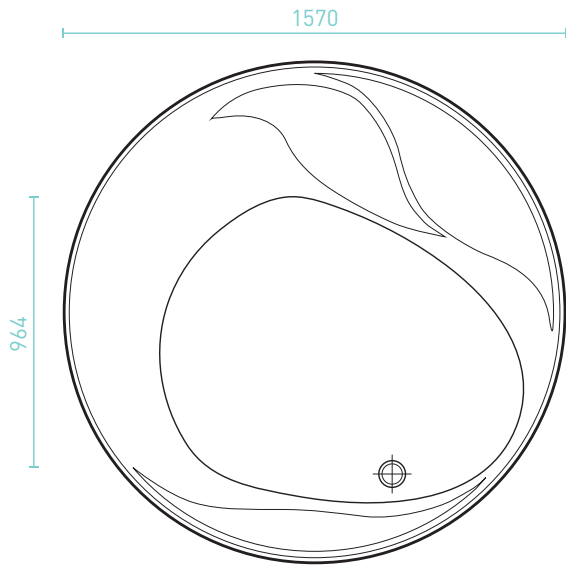

*Capacity 200mm below the bath rim