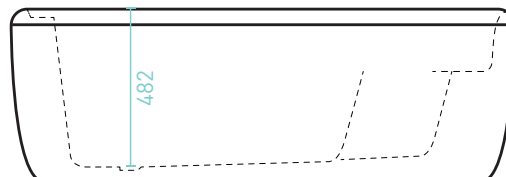

*Capacity 200mm below the bath rim