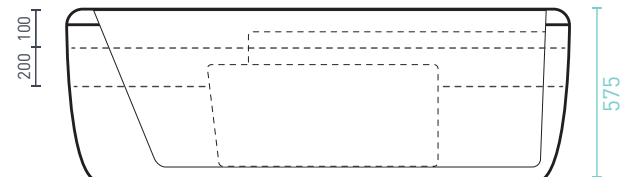

*Capacity 200mm below the bath rim