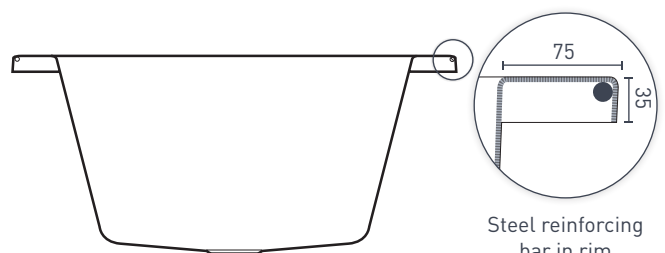

Venice Island Bath

Product Code: **VE1400W**

 **MADE IN AUSTRALIA**

The Venice's square design is large enough to provide bathing pleasure for two. This luxury bath comes with a galvanised base support frame & overflow with a chrome pop-up waste.

- AS/NZ Standard 2023/1995
- Steel rod reinforced rim
- Double reinforced bath base
- Suitable for dual bathing
- Adjustable self-supporting feet
- Overflow & waste

PRODUCT SPECIFICATIONS

Colour:	High Gloss White
Material:	Premium Sanitary grade acrylic
Length:	1400mm
Width:	1400mm
Height:	520mm
Capacity:	372L [200mm below the bath rim]
Bath Type:	Island
Waste Position:	Centre
Net Weight:	40kg
Warranty:	15 years* (refer to decina.com.au)

OPTIONAL ACCESSORIES

- Fiore Black Headrest **SY242-A-B**

Steel reinforcing bar in rim

DECINA
DISCOVER INDULGENCE

DECINA.COM.AU 1300 DECINA   

*Warranty T&Cs apply, visit decina.com.au Decina reserves the right to change specifications without notice. Due to manufacturing tolerances dimensions may vary +/- 5mm. We recommend installation does not start until after delivery. Please confirm all particulars prior to purchase, call 1300 DECINA or visit decina.com.au