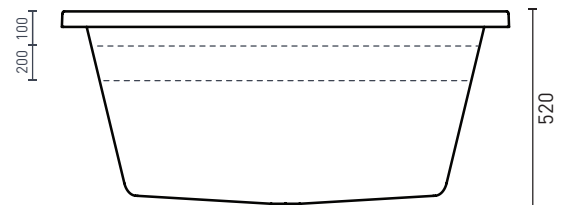

Venice Island Bath

Product Code: **VE1400W**

MADE IN AUSTRALIA

The Venice's square design is large enough to provide bathing pleasure for two. This luxury bath comes with a galvanised base support frame & overflow with a chrome pop-up waste.

- AS/NZ Standard 2023/1995
- Steel rod reinforced rim
- Double reinforced bath base
- Suitable for dual bathing
- Adjustable self-supporting feet
- Overflow & waste

PRODUCT SPECIFICATIONS

Colour:	High Gloss White
Material:	Premium Sanitary grade acrylic
Length:	1400mm
Width:	1400mm
Height:	520mm
Capacity:	372L [200mm below the bath rim]
Bath Type:	Island
Waste Position:	Centre
Net Weight:	40kg
Warranty:	15 years* (refer to decina.com.au)

OPTIONAL ACCESSORIES

- ☒ Fiore Black Headrest **SY242-A-B**

Steel reinforcing bar in rim

DECINA
DISCOVER INDULGENCE

DECINA.COM.AU 1300 DECINA

*Warranty T&Cs apply, visit decina.com.au Decina reserves the right to change specifications without notice. Due to manufacturing tolerances dimensions may vary +/- 5mm. We recommend installation does not start until after delivery. Please confirm all particulars prior to purchase, call 1300 DECINA or visit decina.com.au