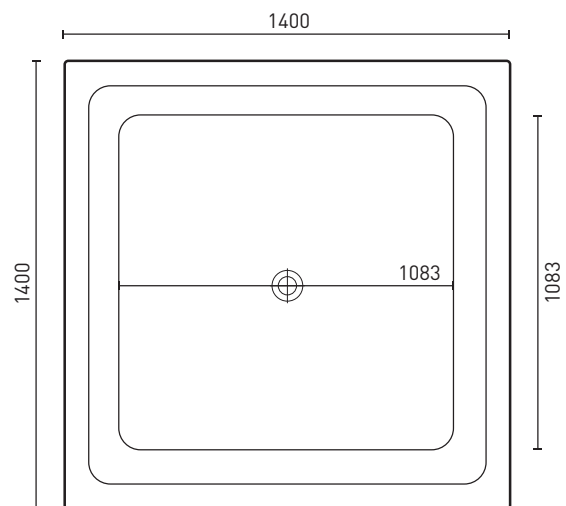

Venice Island Bath

Product Code: **VE1400W**

MADE IN AUSTRALIA

The Venice's square design is large enough to provide bathing pleasure for two. This luxury bath comes with a galvanised base support frame & overflow with a chrome pop-up waste.

- AS/NZ Standard 2023/1995
- Steel rod reinforced rim
- Double reinforced bath base
- Suitable for dual bathing
- Adjustable self-supporting feet
- Overflow & waste

PRODUCT SPECIFICATIONS

Colour:	High Gloss White
Material:	Premium Sanitary grade acrylic
Length:	1400mm
Width:	1400mm
Height:	520mm
Capacity:	372L [200mm below the bath rim]
Bath Type:	Island
Waste Position:	Centre
Net Weight:	40kg
Warranty:	15 years* (refer to decina.com.au)

OPTIONAL ACCESSORIES

- ☒ Fiore Black Headrest **SY242-A-B**

Steel reinforcing bar in rim

DECINA
DISCOVER INDULGENCE

DECINA.COM.AU 1300 DECINA

*Warranty T&Cs apply, visit decina.com.au Decina reserves the right to change specifications without notice. Due to manufacturing tolerances dimensions may vary +/- 5mm. We recommend installation does not start until after delivery. Please confirm all particulars prior to purchase, call 1300 DECINA or visit decina.com.au