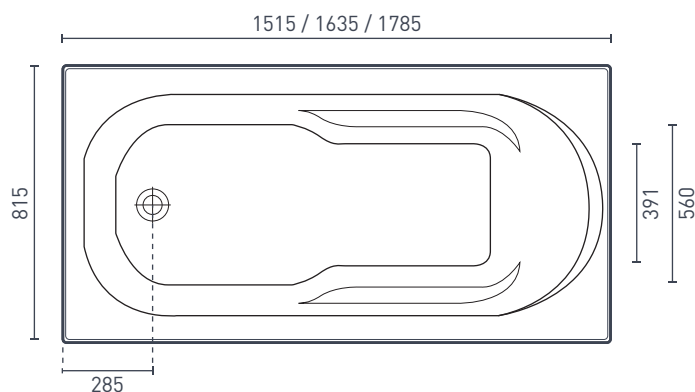

PRIMA CONTOUR SPA BATH ●● 12 JETS

SIZE (l) x (w) x (d) mm	CAPACITY*	NET WEIGHT	CODE
1515 x 815 x 445	124L	34.3kg	PR1510CNPAWC
1635 x 815 x 510	159L	37.6kg	PR1650CNPAWC
1785 x 815 x 510	194L	45kg	PR1800CNPAWC

- 6 x flush C-Lenda™ centro jets
- 6 x flush C-Lenda™ mini jets
- 2 x flush C-Lenda™ air controls
- 1 x flush C-Lenda™ suction
- 1 x Sensa-Touch pad control (rim mounted)
- 750 watt 3-stage heat boost pump
- 1 x Sia black headrest