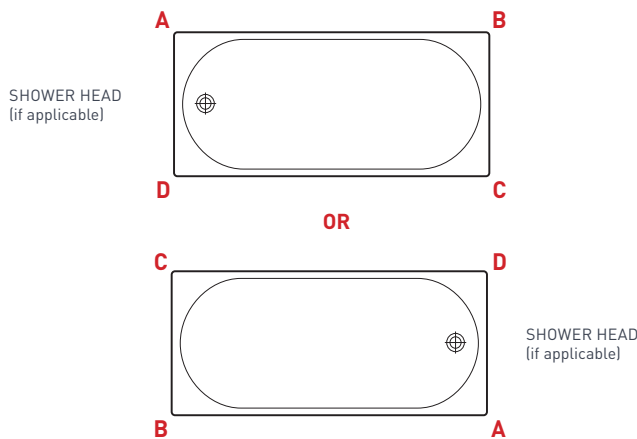

- AS/NZ Standard AS3861/1991
- Steel rod reinforced rim
- Double reinforced bath base
- Moulded arm rests

PRODUCT SPECIFICATIONS

Colour:	High Gloss White
Material:	Premium Sanitary grade acrylic
Length:	1515mm / 1635mm / 1785mm
Width:	815mm
Height:	445mm / 510mm / 510mm
Capacity:	124L / 159L / 194L [200mm below the bath rim]
Bath Type:	Inset
Waste Position:	End
Warranty:	*10 years spa shell, *5 years pump, jets, fittings (*refer to decina.com.au)

PRIMA SPA BATH ACCESSORIES	PRODUCT CODE	SANTAI SPA BATH	CONTOUR SPA BATH
40mm Removable Pop-up Waste	Chrome WA001 / White Gloss WA002 Black Matte WA003	Optional	Optional
Pop-up Waste & Overflow Kit	Chrome OWA001	Optional	Optional
Pop-down Waste & Overflow Kit	Chrome OWA002 / Black Matte OWA003 White Gloss OWA007	Optional	Optional
Sia Headrest	Black Curved SY242-B	Optional	1 x Included
EZI Frame / Base Support Frame	Various	Optional	Optional
Flexible Bath Connector	OWA005	Optional	Optional
TriFlo Spa Pump Bracket & Cover (outside pump)	EDG119	Optional	Optional
TriFlo Cover Plate (outside pump)	EDG138	Optional	Optional
TriFlo Drain Tray & 1m Tubing (inside pump)	EDG140	Optional	Optional
Bamboo Bath Caddy	BC001	Optional	Optional

SPA PUMP NOTES

- The spa pump does not fit directly in the baths perimeter (allow 100mm)
- The spa pump must be easily accessible for maintenance
- Waste positions can not be changed
- We recommend spa pumps installed outside are fitted with a Spa Pump Cover EDG119
- We recommend spa pumps installed inside are fitted with a Drain Tray EDG140

1. TICK THE BOX NEXT TO YOUR PUMP POSITION **A / B / C / D** ON THE DIAGRAM

2. TICK THE BOX ON THE LEFT OR RIGHT OF THE DIAGRAM FOR SHOWER HEAD POSITION (if applicable)

Spa pump controls can not be on the same end as the shower.