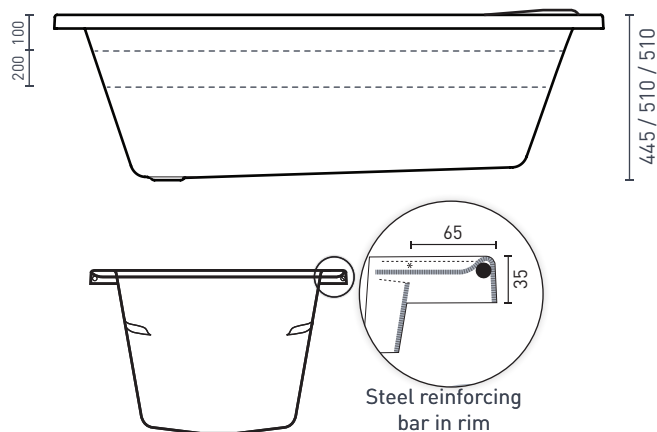

PRIMA CONTOUR SPA BATH ●● 12 JETS

SIZE (l) x (w) x (d) mm	CAPACITY*	NET WEIGHT	CODE
1515 x 815 x 445	124L	34.3kg	PR1510CNPAWC
1635 x 815 x 510	159L	37.6kg	PR1650CNPAWC
1785 x 815 x 510	194L	45kg	PR1800CNPAWC

- 6 x flush C-Lenda™ centro jets
- 6 x flush C-Lenda™ mini jets
- 2 x flush C-Lenda™ air controls
- 1 x flush C-Lenda™ suction
- 1 x Sensa-Touch pad control (rim mounted)
- 750 watt 3-stage heat boost pump
- 1 x Sia black headrest