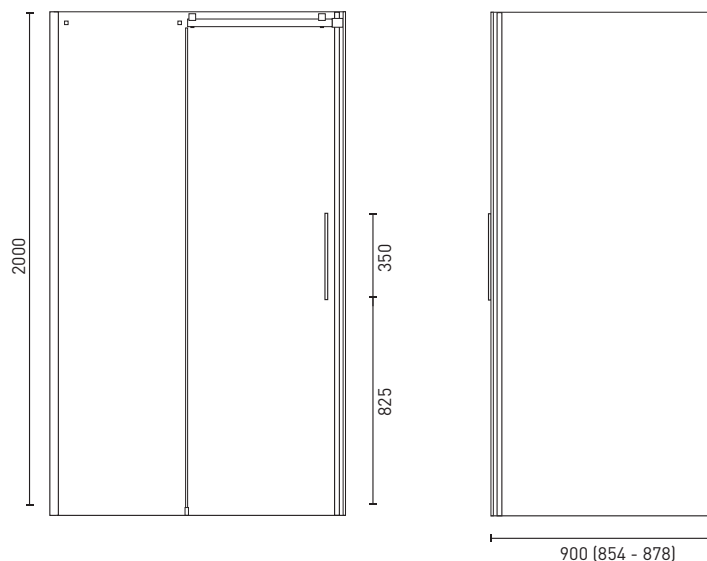

Malanda Frameless Shower Screen

Product Code: **MASS1200C**

The Malanda's sliding door with innovative stainless steel, round rollers & polished aluminum frame suites a modern bathroom style. With generous height & a space saving design, an interior/exterior stainless steel handle & a soft magnetic closing system, functionality & style are equally matched. Install on tiled floor and walls or combine with a two-sided acrylic shower wall and an acrylic shower base.

- AS/NZ Standard 1288:2006
- Easy install gasket wall system
- *Adjustable wall channels (24mm)
- Sliding door is suitable for an alcove installation
- Right or left hand door entry
- Soft magnetic door closing system
- Anti-fungal & UV resistant seals
- Dripless door strips
- EZI clean glass coating
- Fully concealed fixtures
- Corrosion resistant steel fittings

PRODUCT SPECIFICATIONS

Material:	Aluminium / Chrome / Clear 8mm toughened safety glass
Length:	1200mm (1154 - 1178)*
Width:	900mm (854 - 878)*
Height:	2000mm
Net Weight:	74kgs
Warranty:	5 years* (refer to decina.com.au)

OPTIONAL SHOWER SYSTEM MASYS1200R

1200 X 900 X 2000mm

- Shower screen **MASS1200C**
- Two sided acrylic shower wall **SW1200**
- Luna acrylic shower base with (rear waste) **SB1200R3T**