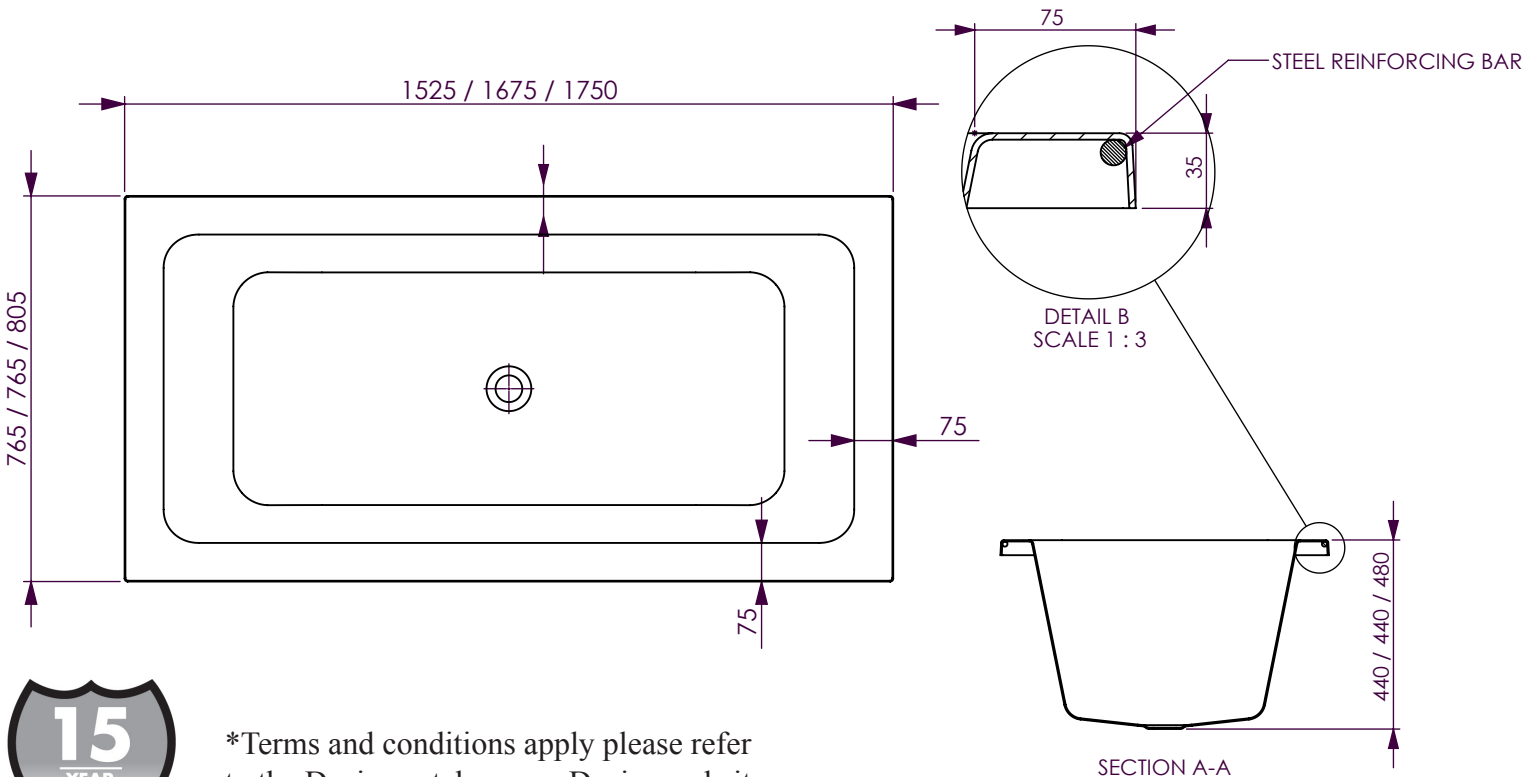

## Carina Contour Spa Bath *Island Style*

1525 x 765 x 440mm- 147 Litres

1675 x 765 x 440mm- 166 Litres

1750 x 805 x 440mm- 182 Litres

The Carina's planes have been angled to maximise bath space/utility, reclining comfort and function. Its form is that of an island bath so it has to be set away from adjoining walls allowing the viewer to truly appreciate its simple elegance.

total jets	14
c-lenda™ flush centro jets	6
c-lenda™ flush lumbar mini jets	8
c-lenda™ flush rim air controls	2
sensa-touch pad heat boost pump	1
Fiore headrest (black or white)	2

Note: All bath volumes are measured in litres and 200mm from rim