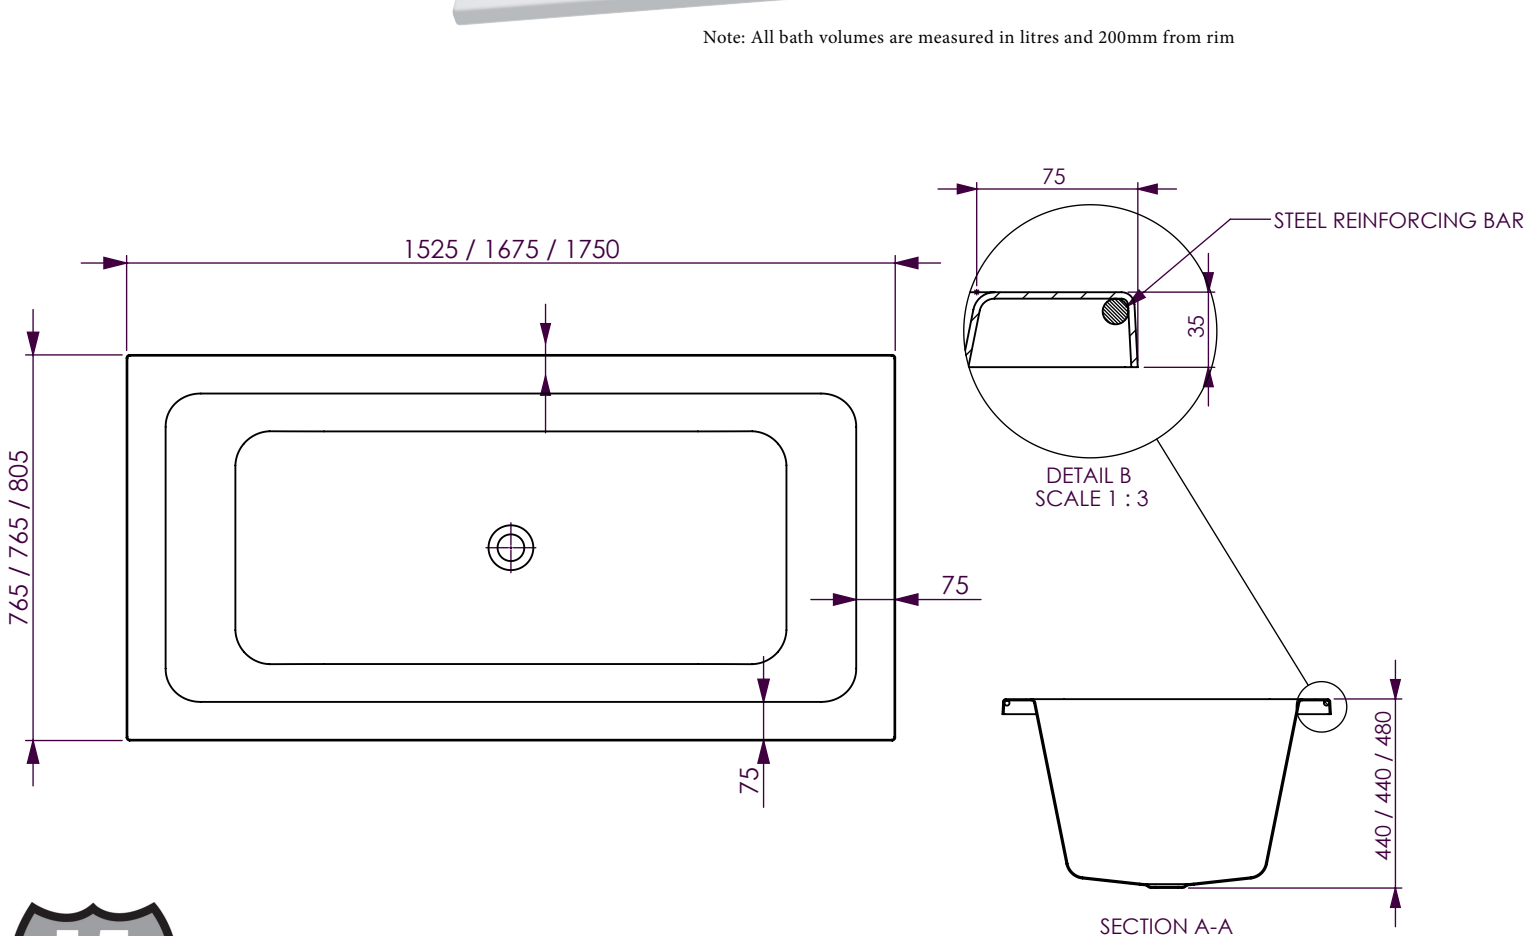

Baths

Carina *Island Style*

1525 x 765 x 440mm- 147 Litres

1675 x 765 x 440mm- 166 Litres

1750 x 805 x 440mm- 182 Litres

The Carina's planes have been angled to maximise bath space/utility, reclining comfort and function. Its form is that of an island bath so it has to be set away from adjoining walls allowing the viewer to truly appreciate its simple elegance.

Note: All bath volumes are measured in litres and 200mm from rim

*Terms and conditions apply please refer to the Decina catalogue or Decina website for full warranty information.