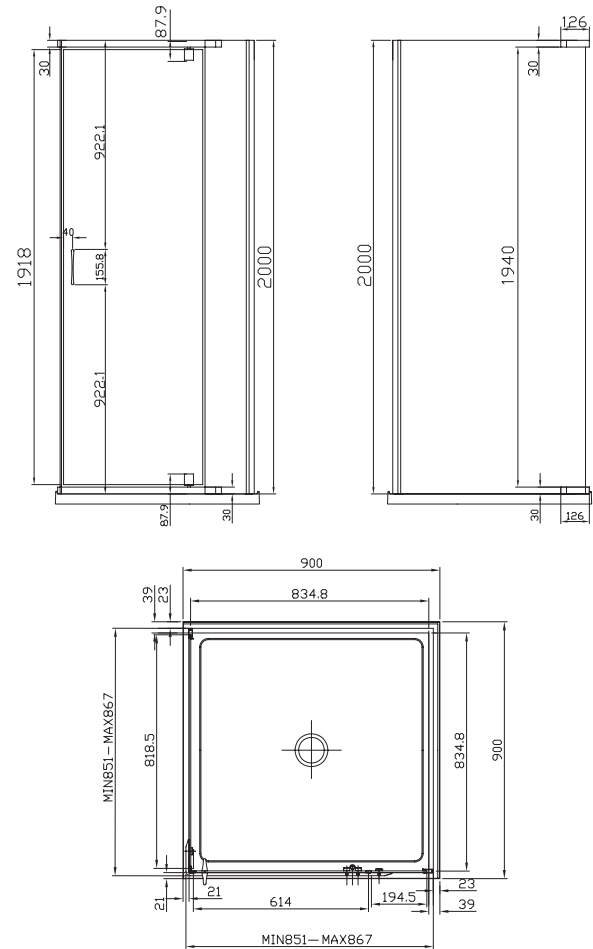

CASCADE 900

Shower Screen

CASCADE 900 SEMI-FRAMELESS SHOWER SCREEN

- The Cascade is semi-frameless shower screen with a framed pivot door. Two metres high with 6mm toughened glass. The Cascade Screen can be installed on tiled floors and walls or on our Luna 900 acrylic shower base with tiled wall.

PRODUCT CODE

- CASS900C : Chrome
- CASS900W : White

SIZE (L) X (W) X (H)

- 851 x 851 x 2000 (mm)*

*Adjustable at the wall +16mm

NET WEIGHT

- 61.0 kg

FEATURES

- Pivot door with frame & frameless return panels
- An easy install gasket to wall system (no pop rivets required)
- Wall channel finishing caps for easy cleaning
- Made to Australian Standards: AS1288/2006
- Magnetic door seal and drip strips to avoid leaks
- All fittings are chrome steel, not plastic
- 6mm toughened safety glass
- Doors can be reversed to open left or right
- Easy to clean with EZI Clean coating
- White or chrome finish

ACCESSORIES

- Luna acrylic shower base (900x900mm)
- 2-sided acrylic shower wall (900x900mm)

WARRANTY:

- Five year warranty -
Conditions apply please see website for details