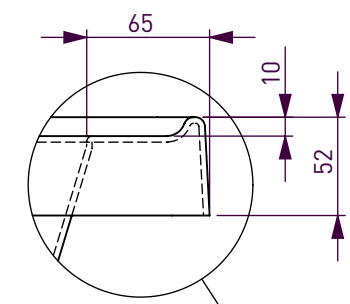

BATH VOLUME (APPROX)	
100mm Below Rim	379 Litres
200mm Below Rim	259 Litres

DETAIL F
SCALE 1 : 4