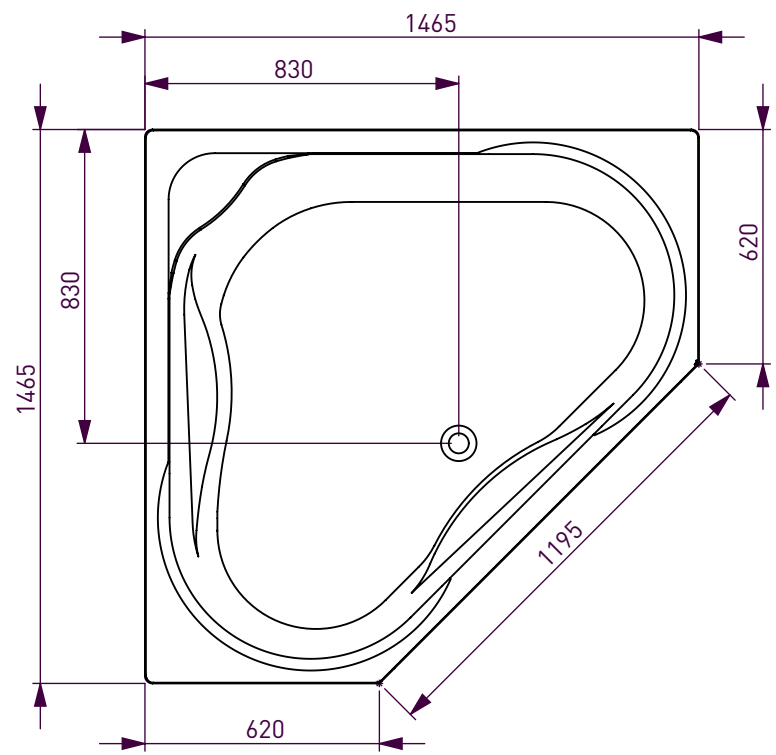

BATH VOLUME (APPROX)	
100mm Below Rim	379 Litres
200mm Below Rim	259 Litres

DETAIL F
SCALE 1 : 4