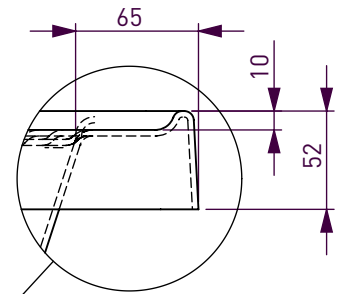

BATH VOLUME (APPROX)	
100mm Below Rim	267 Litres
200mm Below Rim	179 Litres

DETAIL A  
SCALE 1 : 4