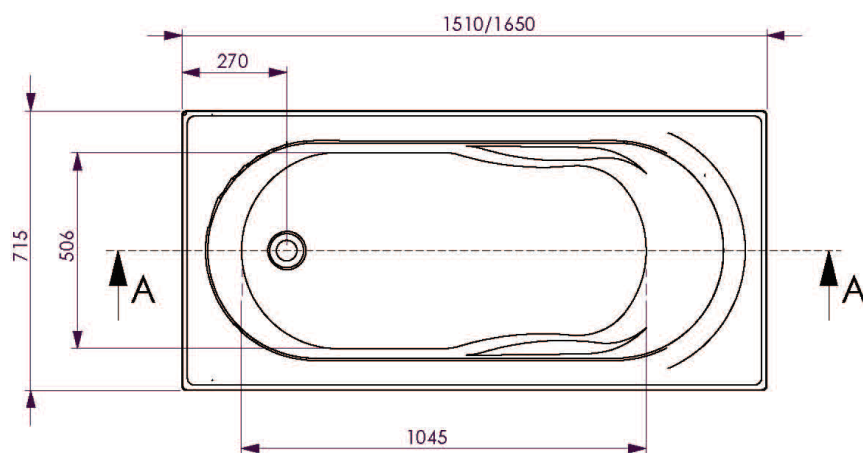

## Adatto Contour Spa Bath *with tile bead*

1510 x 715 x 445mm- 106 Litres  
 1650 x 715 x 445mm- 122 Litres

Similar to the Bambino, the Adatto features extra depth to allow the bather to fully recline into the water. Arm rests sweep around from the shoulder position to provide comfort and a lumbar support cradles the back. This bath also has self supporting feet for ease of installation.

Note: All bath volumes are measured in litres and 200mm from rim

\*Terms and conditions apply please refer to the Decina catalogue or Decina website for full warranty information.