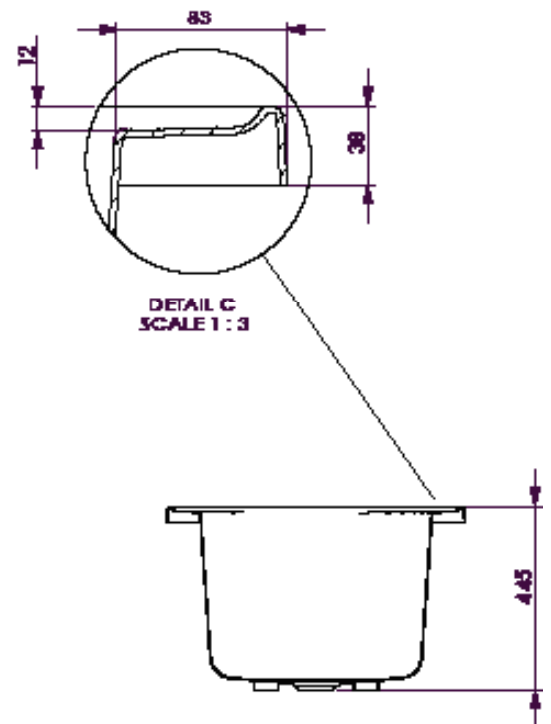

## Adatto Contour Spa Bath *with tile bead*

1510 x 715 x 445mm- 106 Litres  
 1650 x 715 x 445mm- 122 Litres

Similar to the Bambino, the Adatto features extra depth to allow the bather to fully recline into the water. Arm rests sweep around from the shoulder position to provide comfort and a lumbar support cradles the back. This bath also has self supporting feet for ease of installation.

Note: All bath volumes are measured in litres and 200mm from rim

\*Terms and conditions apply please refer to the Decina catalogue or Decina website for full warranty information.