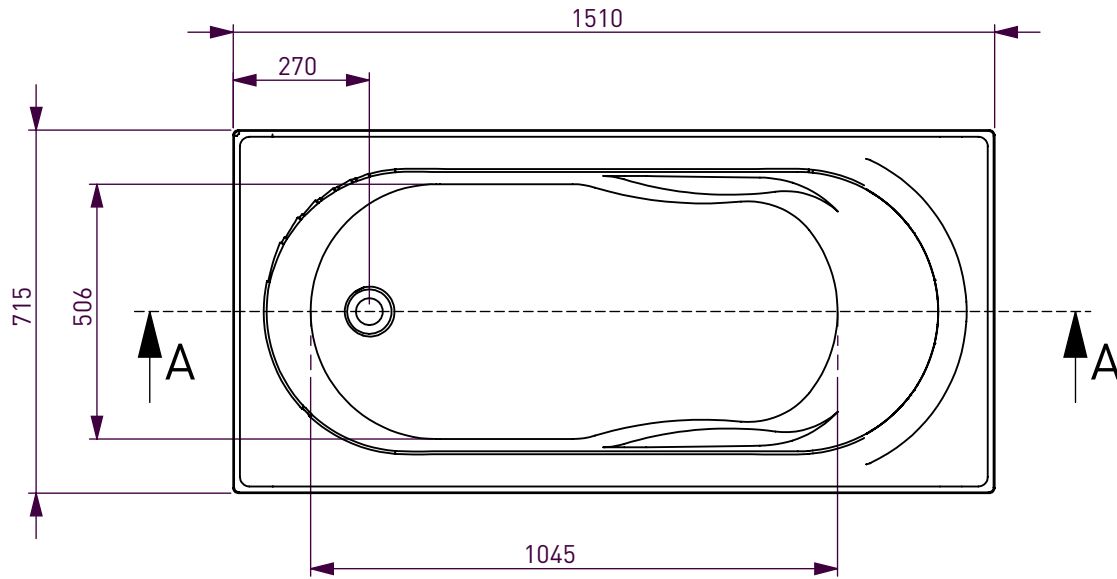

BATH VOLUME (APPROX)	
100mm Below Rim	122 Litres
200mm Below Rim	106 Litres

DETAIL C
SCALE 1 : 3

SECTION A-A

SECTION B-B

NOMINAL MEASUREMENTS ONLY - MANUFACTURING TOLERANCE +/-5mm APPLY	Scale: 1:15
All Information on this drawing is property of Decina Bathroomware	
ADATTO 1510	