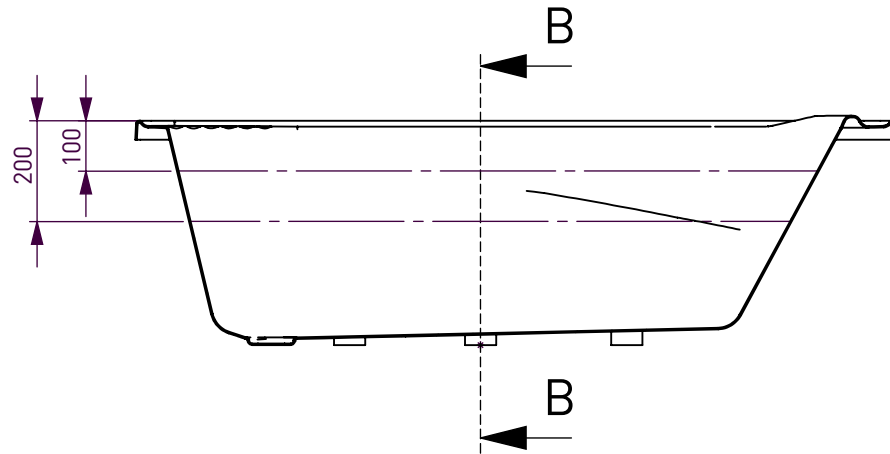

BATH VOLUME (APPROX)	
100mm Below Rim	122 Litres
200mm Below Rim	106 Litres

DETAIL C
SCALE 1 : 3

SECTION A-A

SECTION B-B

NOMINAL MEASUREMENTS ONLY - MANUFACTURING TOLERANCE +/-5mm APPLY	Scale: 1:15
All Information on this drawing is property of Decina Bathroomware	
ADATTO 1510	