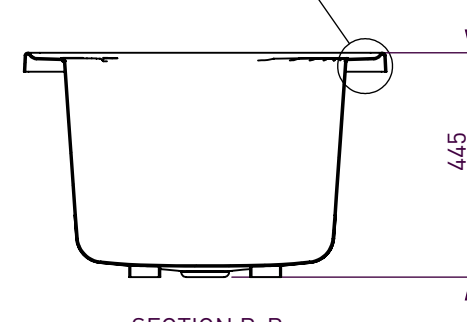

BATH VOLUME (APPROX)	
100mm Below Rim	122 Litres
200mm Below Rim	106 Litres

DETAIL C
SCALE 1 : 3

SECTION A-A

SECTION B-B

NOMINAL MEASUREMENTS ONLY - MANUFACTURING TOLERANCE +/-5mm APPLY	Scale: 1:15
All Information on this drawing is property of Decina Bathroomware	
ADATTO 1510	