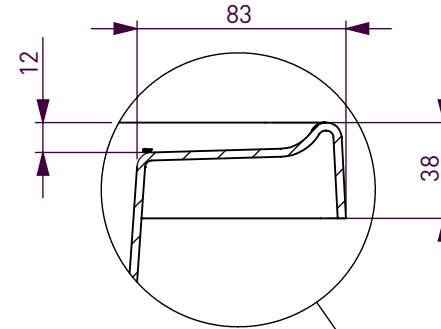

BATH VOLUME (APPROX)	
100mm Below Rim	122 Litres
200mm Below Rim	106 Litres

DETAIL C
SCALE 1 : 3

SECTION A-A

SECTION B-B

NOMINAL MEASUREMENTS ONLY - MANUFACTURING TOLERANCE +/-5mm APPLY	Scale: 1:15
All Information on this drawing is property of Decina Bathroomware	
ADATTO 1510	