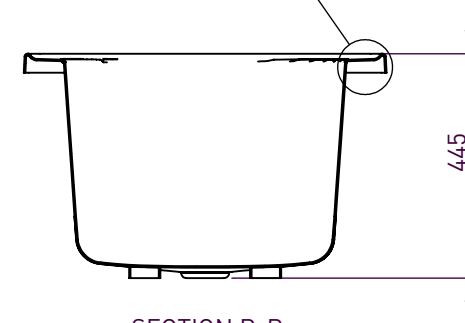

BATH VOLUME (APPROX)	
100mm Below Rim	165 Litres
200mm Below Rim	106 Litres

SECTION A-A

SECTION B-B