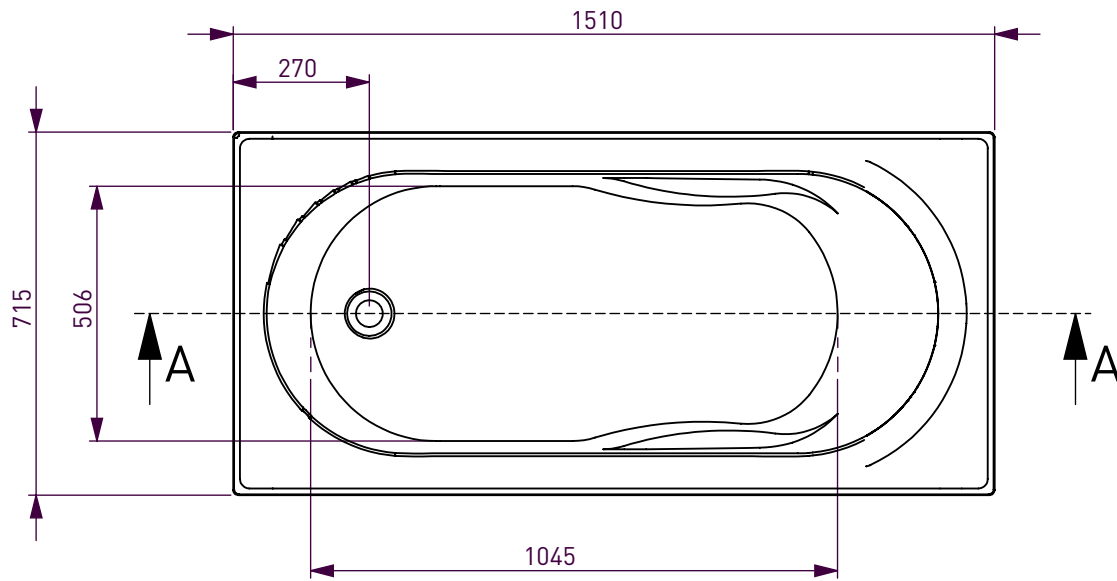

BATH VOLUME (APPROX)	
100mm Below Rim	165 Litres
200mm Below Rim	106 Litres

SECTION A-A

SECTION B-B