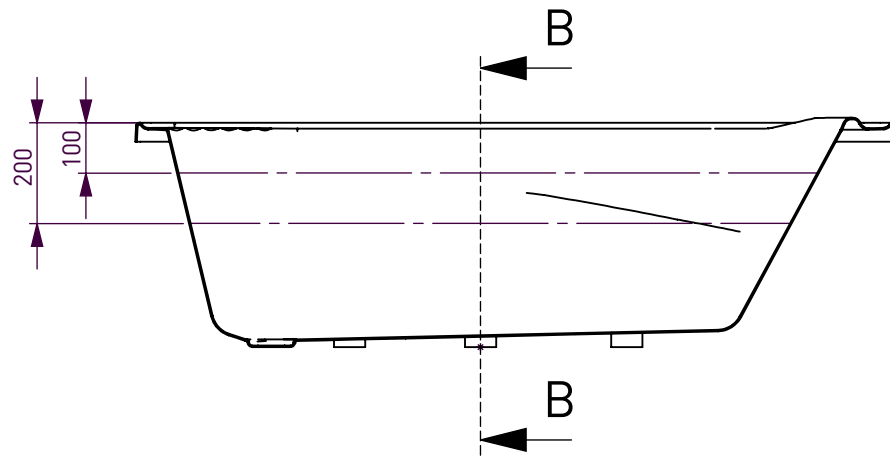

BATH VOLUME (APPROX)	
100mm Below Rim	165 Litres
200mm Below Rim	106 Litres

SECTION A-A

SECTION B-B