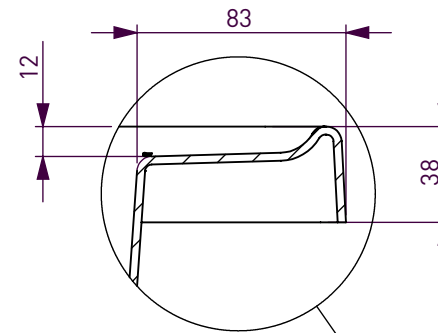

BATH VOLUME (APPROX)	
100mm Below Rim	165 Litres
200mm Below Rim	106 Litres

SECTION A-A

SECTION B-B