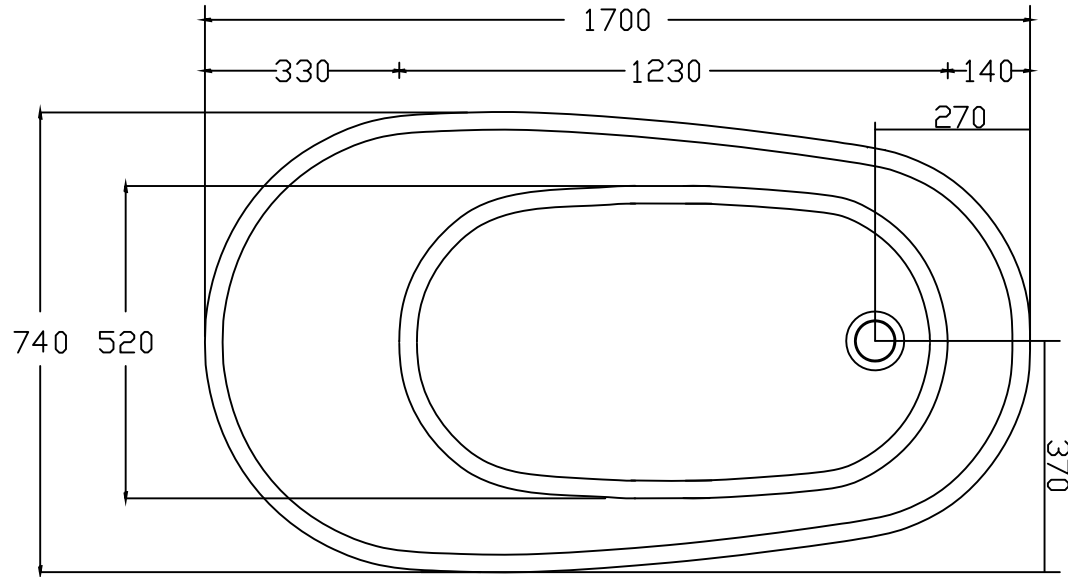

MODEL

PICCOLO 1700

SIZE: 1700 x 740 x 700 (mm)

BATH VOLUME (APPROX)	
100mm Below Rim	213 Litres
200mm Below Rim	167 Litres