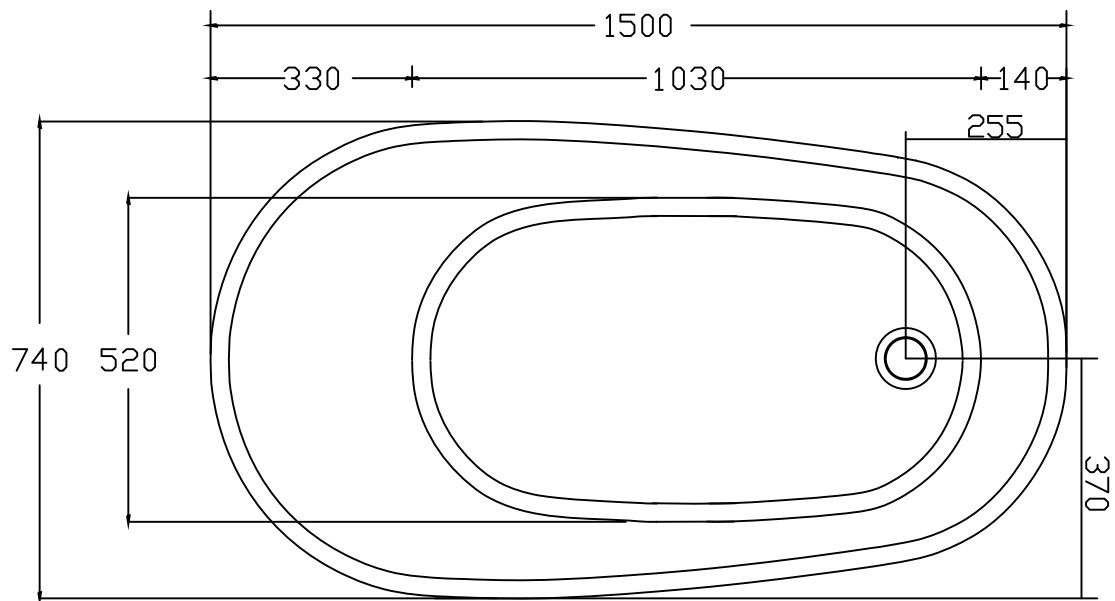

MODEL

PICCOLO 1500

SIZE: 1500 x 740 x 700 (mm)

BATH VOLUME (APPROX)	
100mm Below Rim	173 Litres
200mm Below Rim	127 Litres

DECINA
DISCOVER INDULGENCE