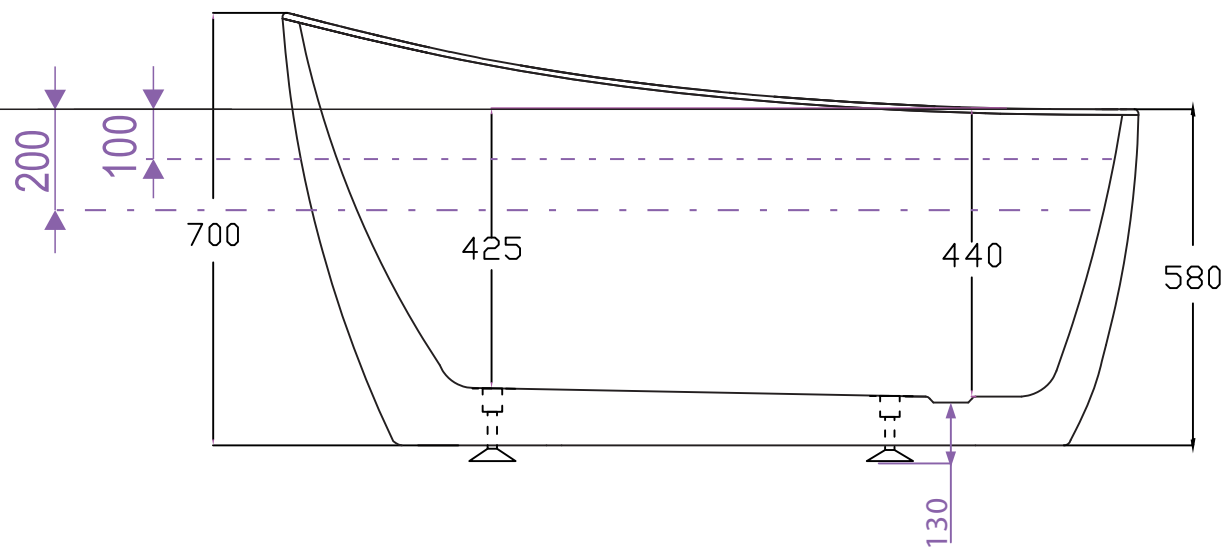

MODEL

PICCOLO 1500

SIZE: 1500 x 740 x 700 (mm)

BATH VOLUME (APPROX)	
100mm Below Rim	173 Litres
200mm Below Rim	127 Litres

DECINA
DISCOVER INDULGENCE