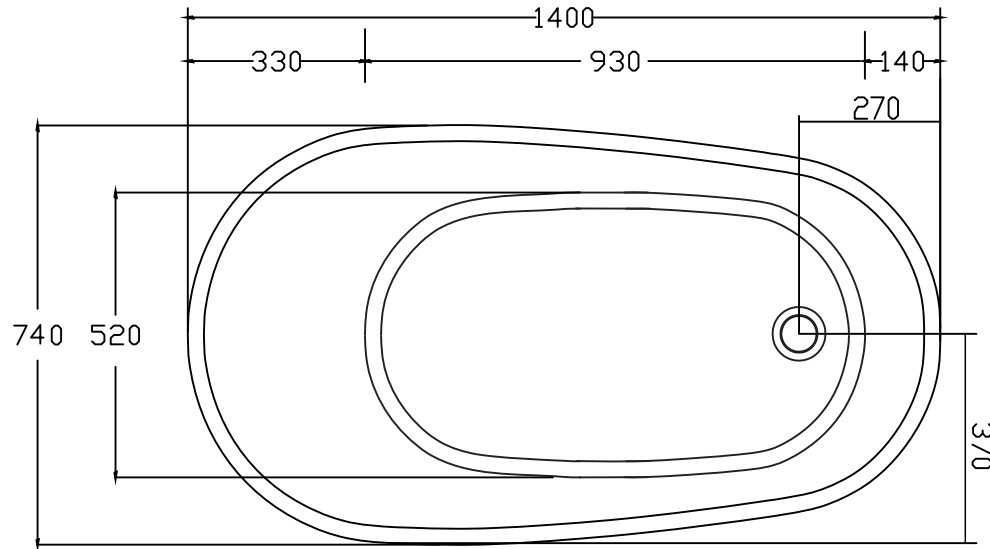

PICCOLO 1400
PI1400W

SIZE: 1400 x 740 x 700 (mm)

DECINA
DISCOVER INDULGENCE

BATH VOLUME (APPROX)	
100mm Below Rim	155 Litres
200mm Below Rim	109 Litres